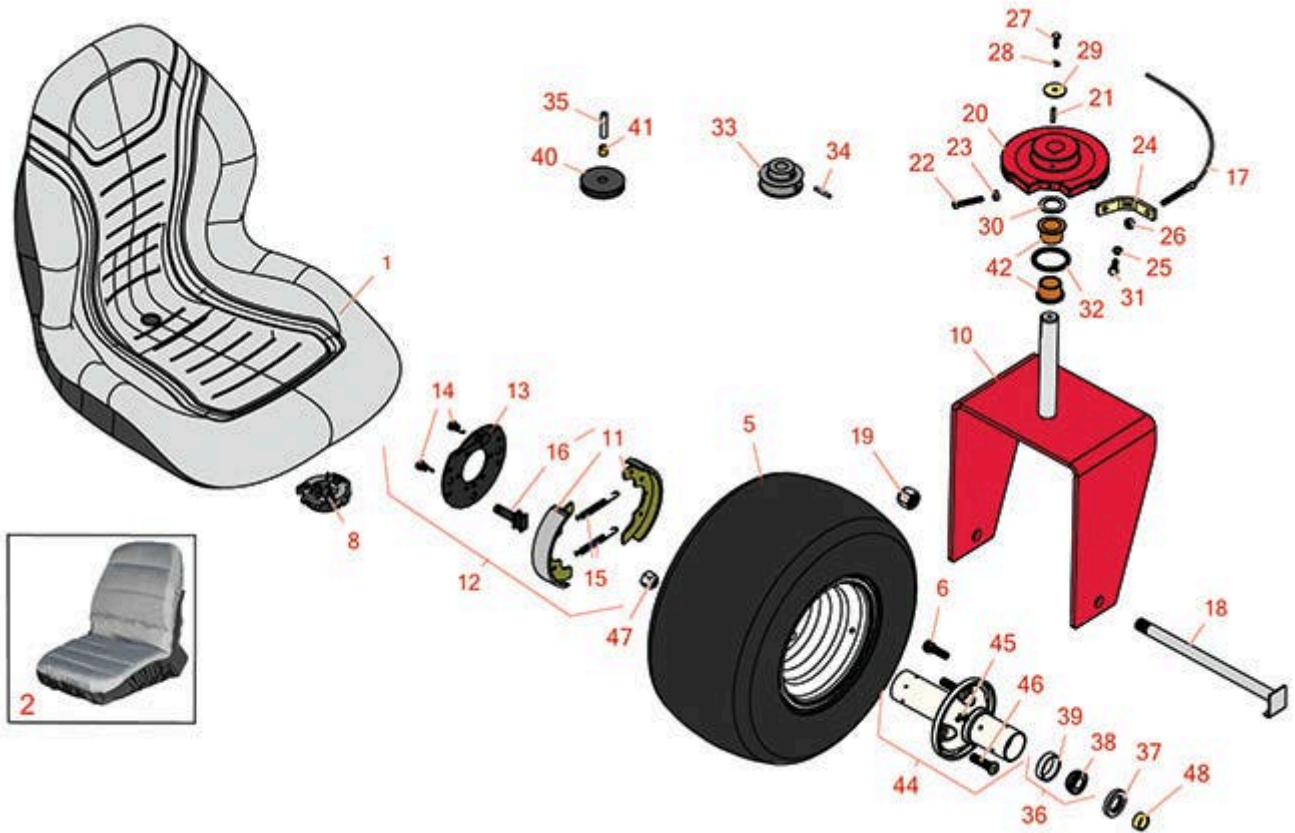

Replaces Toro Greensmaster 3000 Parts

Traction Unit - Model 04350

Seat & Rear Wheel

All original equipment manufacturers names and part numbers are used for identification purposes only, and we are in no way implying that our products are original equipment parts. Prices subject to change without notice.

Replaces Toro Greensmaster 3000 Parts

Traction Unit - Model 04350

Seat & Rear Wheel

Item No	R&R Part No.	OEM Part No.	Description	Qty Req	Order Quantity
1	RMXB200GY	100-3187, 104-4620, 104-7620, 21-4880, 351-59, 351-76, 49-8130, 63-9410, 66-5400, 75-9190, 750105, 92-6280, MXB200GY	Milsco Seat XB200 - Grey	1	
<i>Tech Note: This seat will not accept seat belts:</i>					
2	R120-5179	120-5179	Large Seat Cover - Gray	1	
Tires					
5	R150314		Tire w/Wheel - 18x9.50-8 (2 Ply) Carlisle Smooth	2	
5	R217-60	217-60, 242-49	Wheel - with Valve Stem - White	2	
5	R700141	232-37, 232-47	Tube - 18x6.50/7.50/8.50/9.50-8 TR13	2	
6	R232-24	232-24, 232-35	Stem - Valve w/ Cap	2	
Gauges and Controls					
8	R151541	R&R ON, LY	Delta Seat Switch - Twist Mount 1 Pole Normally Open	1	
Other Parts Available					
10	R62-2220	62-2220, 62-2220-01	Caster Fork - Fits GM3000	1	
11	R11-1579	11-1579, 215-73	Shoe - Brake	4	