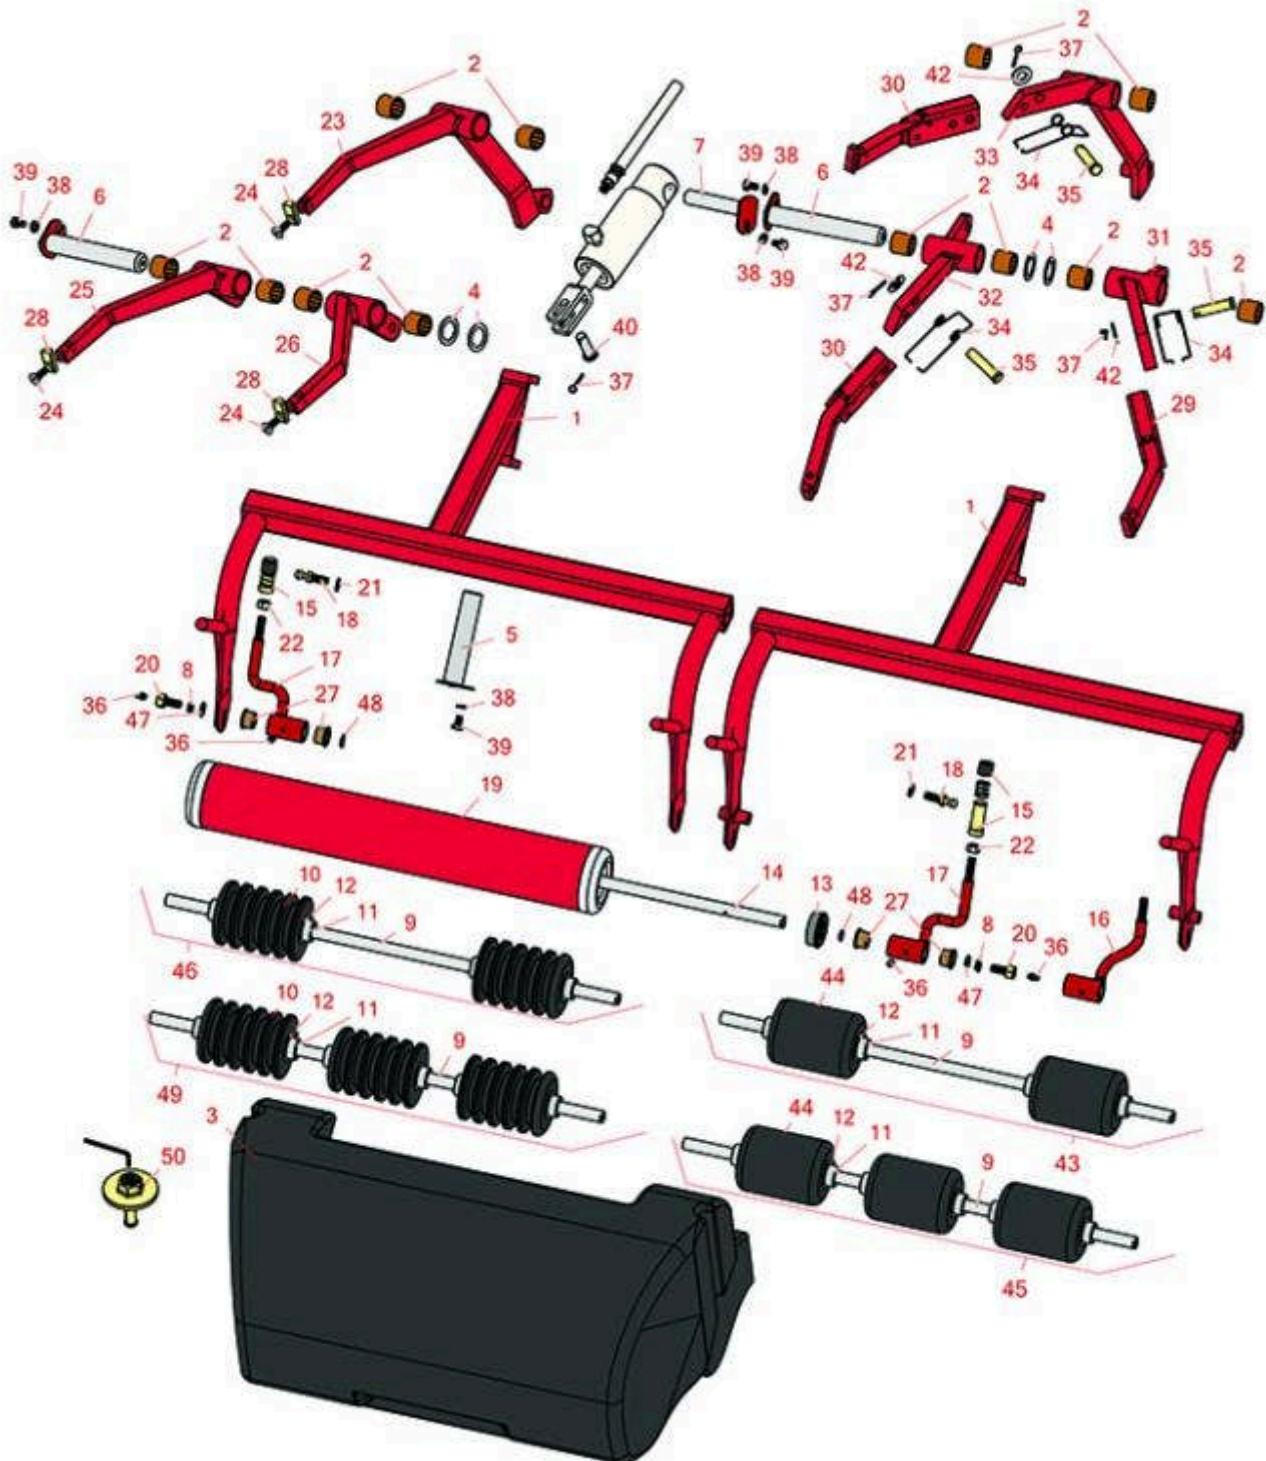

Replaces Toro Greensmaster 3000 Parts

Traction Unit - Model 04350

Pull Frame, Roller & Basket

All original equipment manufacturers names and part numbers are used for identification purposes only, and we are in no way implying that our products are original equipment parts. Prices subject to change without notice.

Replaces Toro Greensmaster 3000 Parts

Traction Unit - Model 04350

Pull Frame, Roller & Basket

Item No	R&R Part No.	OEM Part No.	Description	Qty Req	Order Quantity
---------	--------------	--------------	-------------	---------	----------------

Replaces Toro Greensmaster 3000 Parts

Traction Unit - Model 04350

Pull Frame, Roller & Basket

Item No	R&R Part No.	OEM Part No.	Description	Qty Req	Order Quantity
6	R10-6110	10-6110	Pin - Hinge 6 1/4 Long	2	
6	R27-2550	27-2550	Pin - Hinge 6-5/8 Long	1	
7	R10-6060	10-6060, 120-3199	Pin - Pivot 3-7/8 Long	2	
8	R3253-21	215-51, 30-8470, 3253-21, Jul-12	Washer - Lock 3/8	0	
9	R150326		Shaft - Stainless Roller	1	
10	R150327		Roller Section - 3.5 UHMW Grooved	2	
11	R150328	94-9213	Collar - Retaining 5/8	4	
12	R302295		Washer	4	
13	R251-141	251-141	Bearing - Roller	2	
14	R21-8470	21-8470	Shaft - Roller	1	
15	R99-1460	2411-28, 2411-29, 2411-30, 2411-8, 8-7710, 94-2959, 99-1460	Receiver - Ball Joint	2	
16	R52-2740	52-2740	Arm - Pull LH w/Bushings	1	
16	R52-2750	52-2750	Arm - Pull RH w/Bushings	1	
17	R92-0585	92-0585	Arm - Pull RH - w/Bushings	1	
17	R92-0586	92-0586, 95-0586	Arm - Pull LH w/Bushings	1	
18	R94-2958	94-2958	Stud - Alloy Ball Joint	2	
19	R52-2720	52-2720	Roller - w/ Bearings	1	