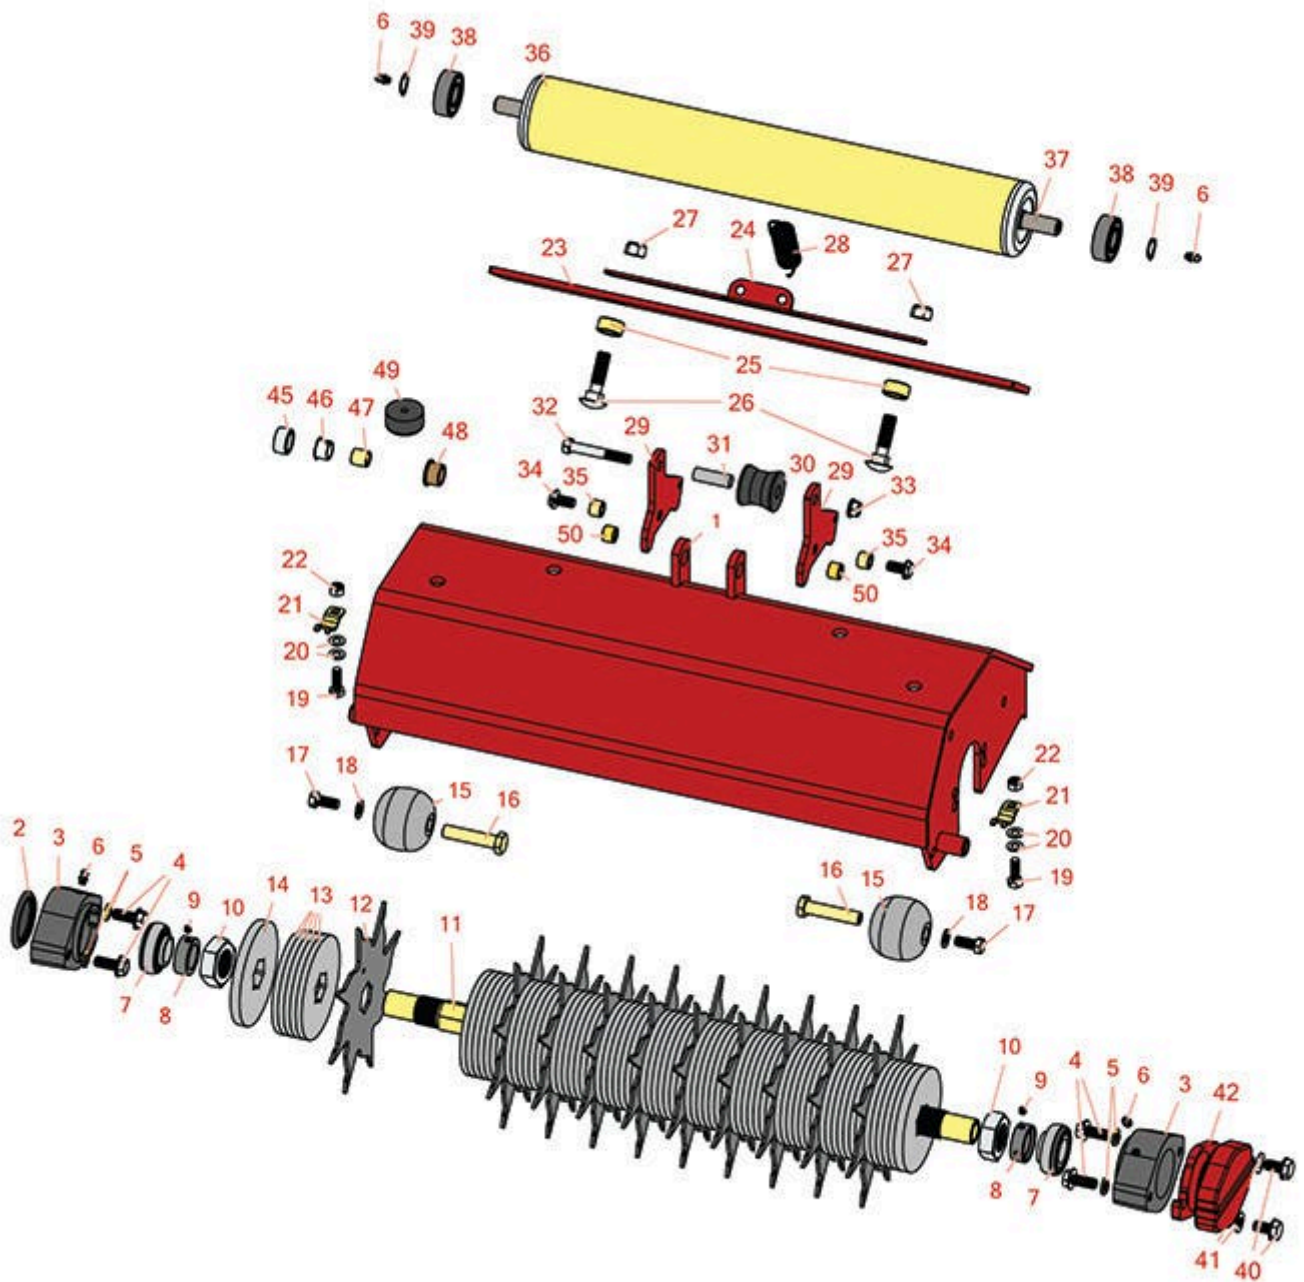

Replaces Toro Greensmaster 3000 Parts

Spiker Unit - Model 04494

Spiker Reel & Frame

All original equipment manufacturers names and part numbers are used for identification purposes only, and we are in no way implying that our products are original equipment parts. Prices subject to change without notice.

Replaces Toro Greensmaster 3000 Parts

Spiker Unit - Model 04494

Spiker Reel & Frame

Item No	R&R Part No.	OEM Part No.	Description	Qty Req	Order Quantity
1	R100-6443-01	100-6443-01	Frame - Spiker	1	
2	R150485	2410-30, 2410-30OSS	Cap - Protective Bearing Housing	1	
3	R95-7148	95-7148	Housing - Bearing Reel	2	
4	R33115-025	33115-025, 48-7780	Bolt - Hex HD M10-1.5 x 25	4	
5	R48-9590	01-176-0040, 42-9600, 48-9590, 48-9690, 63-7780	Washer - Lock 10mm	4	
6	R302-5	21-6010, 302-11, 302-37, 302-47, 302-5, 302-57, 302-58, 302-6, 31-0300, 32-9660, 60-0800, 62-3880, 92-4181	Fitting - Grease	2	
7	R71-1360	251-219, 251-253, 251-254, 251-320, 71-1360, 88-7880, 94-3405	Bearing	2	
8	R251-77	251-77	Collar - Bearing	2	
9	R3245-35	3245-35	Screw - Set 1/4-28 x 1/4	2	
10	R3220-18	3220-18, 67-5840	Nut - Jam V-Cut Shaft	2	