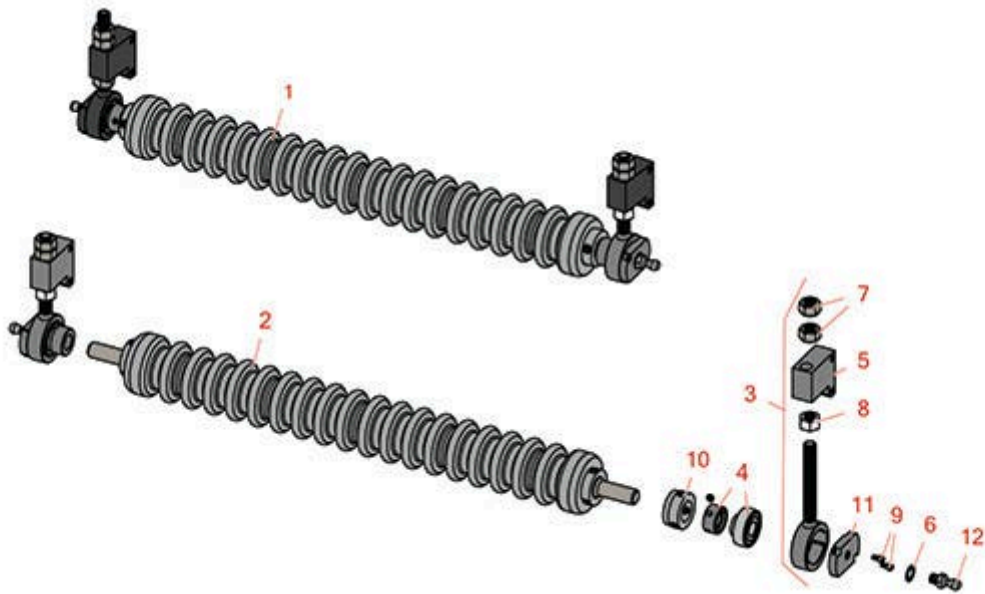

Replaces Toro Greensmaster 3000 Parts

SPA Cutting Unit - Models 04445, 04448 & 04450
Minuteman Roller System

All original equipment manufacturers names and part numbers are used for identification purposes only, and we are in no way implying that our products are original equipment parts. Prices subject to change without notice.

Replaces Toro Greensmaster 3000 Parts

SPA Cutting Unit - Models 04445, 04448 & 04450
Minuteman Roller System

Item No	R&R Part No.	OEM Part No.	Description	Qty Req	Order Quantity
Complete Minuteman Roller Systems					
1	RMT8001		Minuteman Front Grooved Roller System	0	
<i>Tech Note: Complete roller systems include roller and two brackets with bearings.:</i>					
Minuteman Rollers Only					
2	RM513		Minuteman Grooved Roller Only	0	
<i>Tech Note: Use with Minuteman Roller Bracket System Only:</i>					
Other Parts Available					
3	RT821		Bracket Assy - Front LH/RH	2	
<i>Tech Note: Includes RT8210 Bearing & Locking Collar, RMM606 Washer, R3219-5 Nut & RMM607 Screw:</i>					
4	RMMB157		Bearing w/Locking Collar	2	
5	RT8210		Block - Height Adj	2	
6	RMM606		Washer - Lock 3/8 Zinc Internal Tooth	2	
7	R3219-5	01-188-0820, 22-15-BJD, 22-15-BJKD, 3219-5	Nut - 1/2-20	4	
8	RMM607	01-158-0610, 01-191-0820, 21-3900, 3220-5, 45-0170, 5/1/3220	Nut - Jam 1/2-20 Zinc	2	
9	RMM608		Screw - 8-32 x 5/16 SS Socket Head	2	
10	RMM3		End Hub - 7/8 ID	2	
11	RT821P		Plate - For RT821 Bracket	2	
12	RT821B		Ball - For RT821 Bracket	2	

Replaces Toro Greensmaster 3000 Parts

*SPA Cutting Unit - Models 04445, 04448 & 04450
Minuteman Roller System*

All original equipment manufacturers names and part numbers are used for identification purposes only, and we are in no way implying that our products are original equipment parts. Prices subject to change without notice.