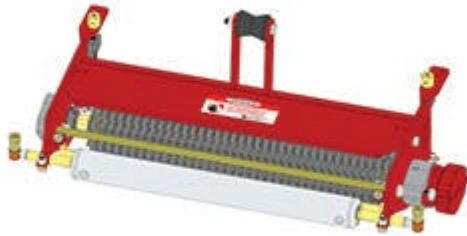

Replaces Toro Greensmaster 3000 Parts

Dethatcher Unit - Models 04493 & 04496

Complete Dethatcher Unit

All original equipment manufacturers names and part numbers are used for identification purposes only, and we are in no way implying that our products are original equipment parts. Prices subject to change without notice.

Replaces Toro Greensmaster 3000 Parts

Dethatcher Unit - Models 04493 & 04496

Complete Dethatcher Unit

Item No	R&R Part No.	OEM Part No.	Description	Qty Req	Order Quantity
---------	--------------	--------------	-------------	---------	----------------