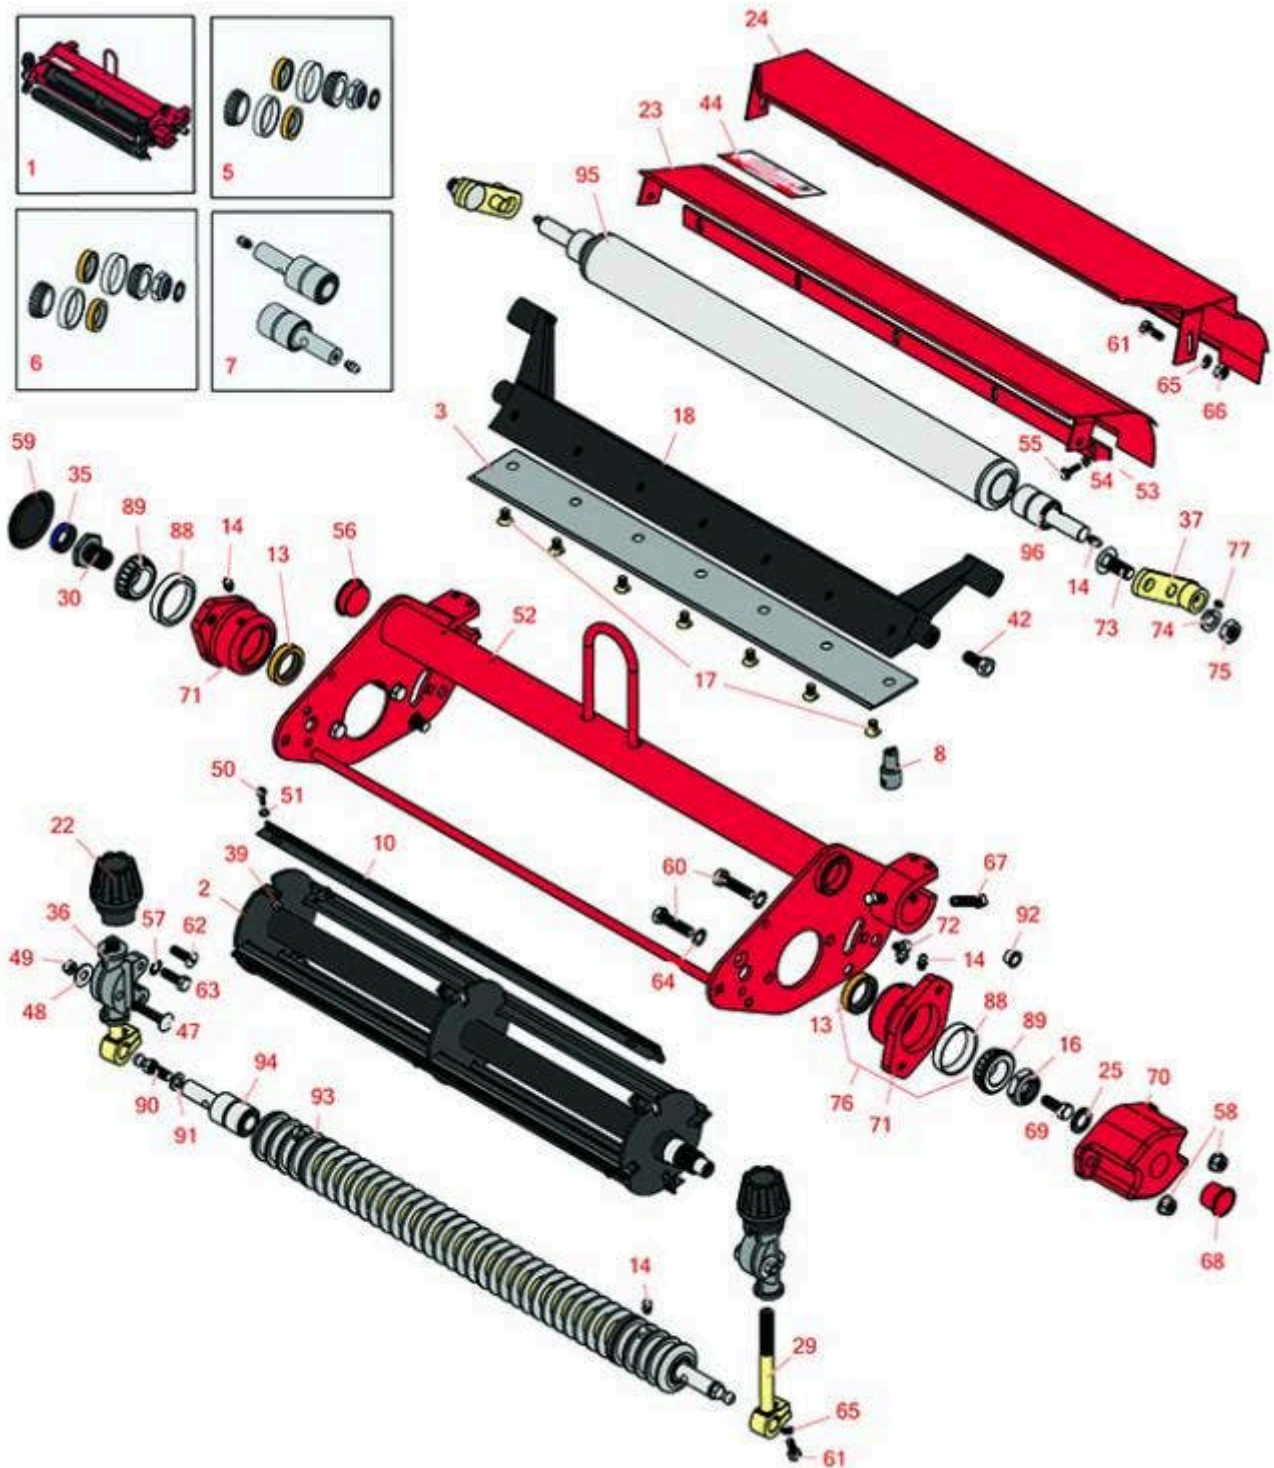

# Replaces Toro Greensmaster 3000 Parts

Brush Reel Unit - R&R Special  
Brush Reel & Bedknife

All original equipment manufacturers names and part numbers are used for identification purposes only, and we are in no way implying that our products are original equipment parts. Prices subject to change without notice.

# Replaces Toro Greensmaster 3000 Parts

Brush Reel Unit - R&R Special  
Brush Reel & Bedknife

Item No	R&R Part No.	OEM Part No.	Description	Qty Req	Order Quantity
---------	--------------	--------------	-------------	---------	----------------