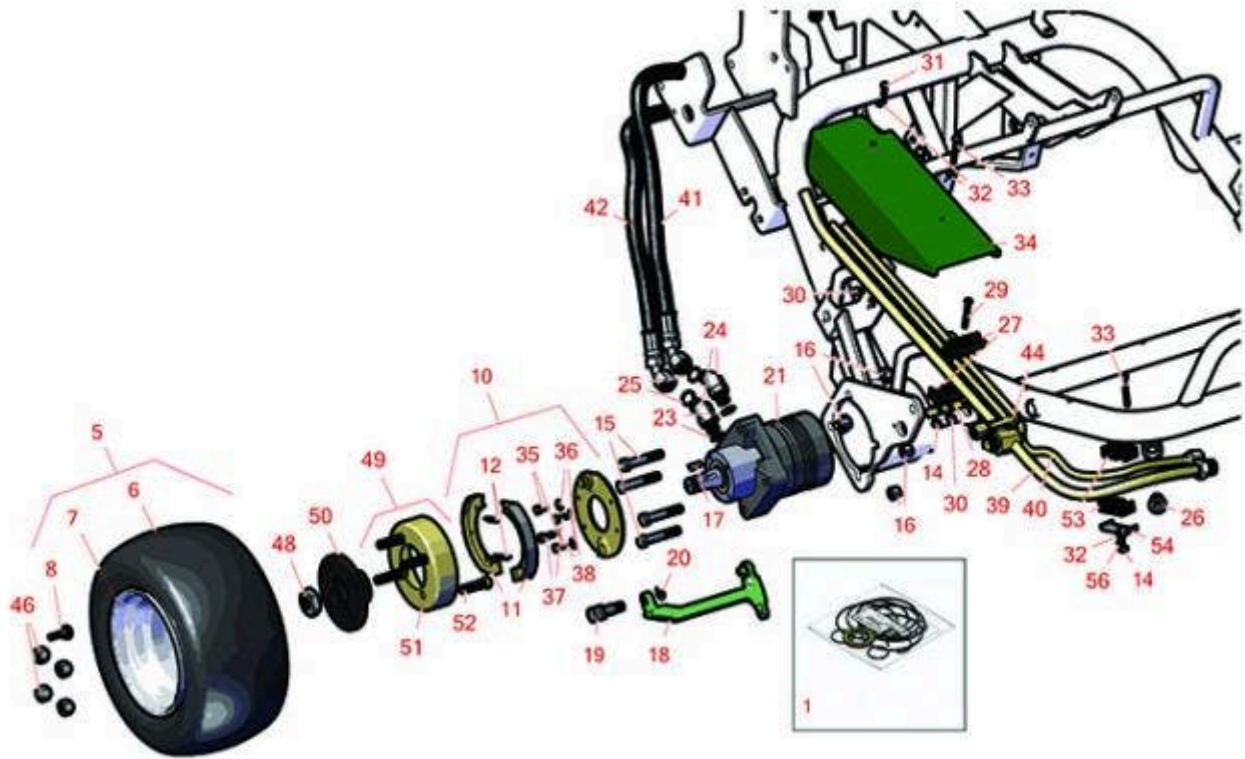

Replaces R&R Products Versa-Green

1860PS Parts

Traction Unit

Front Wheel & Brake

All original equipment manufacturers names and part numbers are used for identification purposes only, and we are in no way implying that our products are original equipment parts. Prices subject to change without notice.

Replaces R&R Products Versa-Green

1860PS Parts

Traction Unit

Front Wheel & Brake

Item No	R&R Part No.	OEM Part No.	Description	Qty Req	Order Quantity
---------	--------------	--------------	-------------	---------	----------------

Overhaul Kits

1	R76-0800	R100-6131, R94-8178, RTCA18042	Seal Kit - Hyd Wheel Motor	1	
---	-----------------	--------------------------------------	----------------------------	---	--

Tires

0	TIRES		Click Here to View Complete Tire Selection	0	
5	R150314	R150320	Tire & Wheel - 18x9.50-8 (2 Ply) Carlisle Smooth	2	
6	RCT510981		Tire - 18 - 9.50 x 8 (4 Ply) Carlisle Smooth	2	
7	R217-60	R242-49	Wheel - with Valve Stem - White	2	
8	R232-27	R232-31, R360111	Stem - Valve w/ Cap	2	

Replaces R&R Products Versa-Green

1860PS Parts

Traction Unit

Front Wheel & Brake

Item No	R&R Part No.	OEM Part No.	Description	Qty Req	Order Quantity
28	R83-1220		Plate - Clamp - Hyd Lines	1	
29	R32108-100		Screw - 1/4-20 x 2-1/4 Soc Flat HD	1	
30	R32128-33		Nut - 1/4-20 Flanged Serr	1	
31	R321-4	400108, R01-150-1030, R01-178-0406, R20-3-AGD, R3222-1, R400108	Bolt - Hex HD 1/4-20 x 3/4	1	
32	R3256-22	R09061, R24-9-BD, R3-1032, R93-0954, R93-0989	Washer - Flat 1/4 Yellow	2	
33	R3234-34	323-12	Bolt - Hex Washer 1/4 x 2	1	
34	R83-0190G		Cover Plate - RH Green	1	
35	R150524		Bolt - Shoulder 5/16-18	4	
36	R3254-6	446142, R01-166-0010, R01-166-0280, R01-166-0610, R12H304, R3253-5, R3254-18, R3290-223, R446140, R446142, R48-9370	Washer - Lock 3/8	4	
37	R322-4	R3290-115, R908018P	Bolt - Hex HD 5/16-18 x 7/8	4	