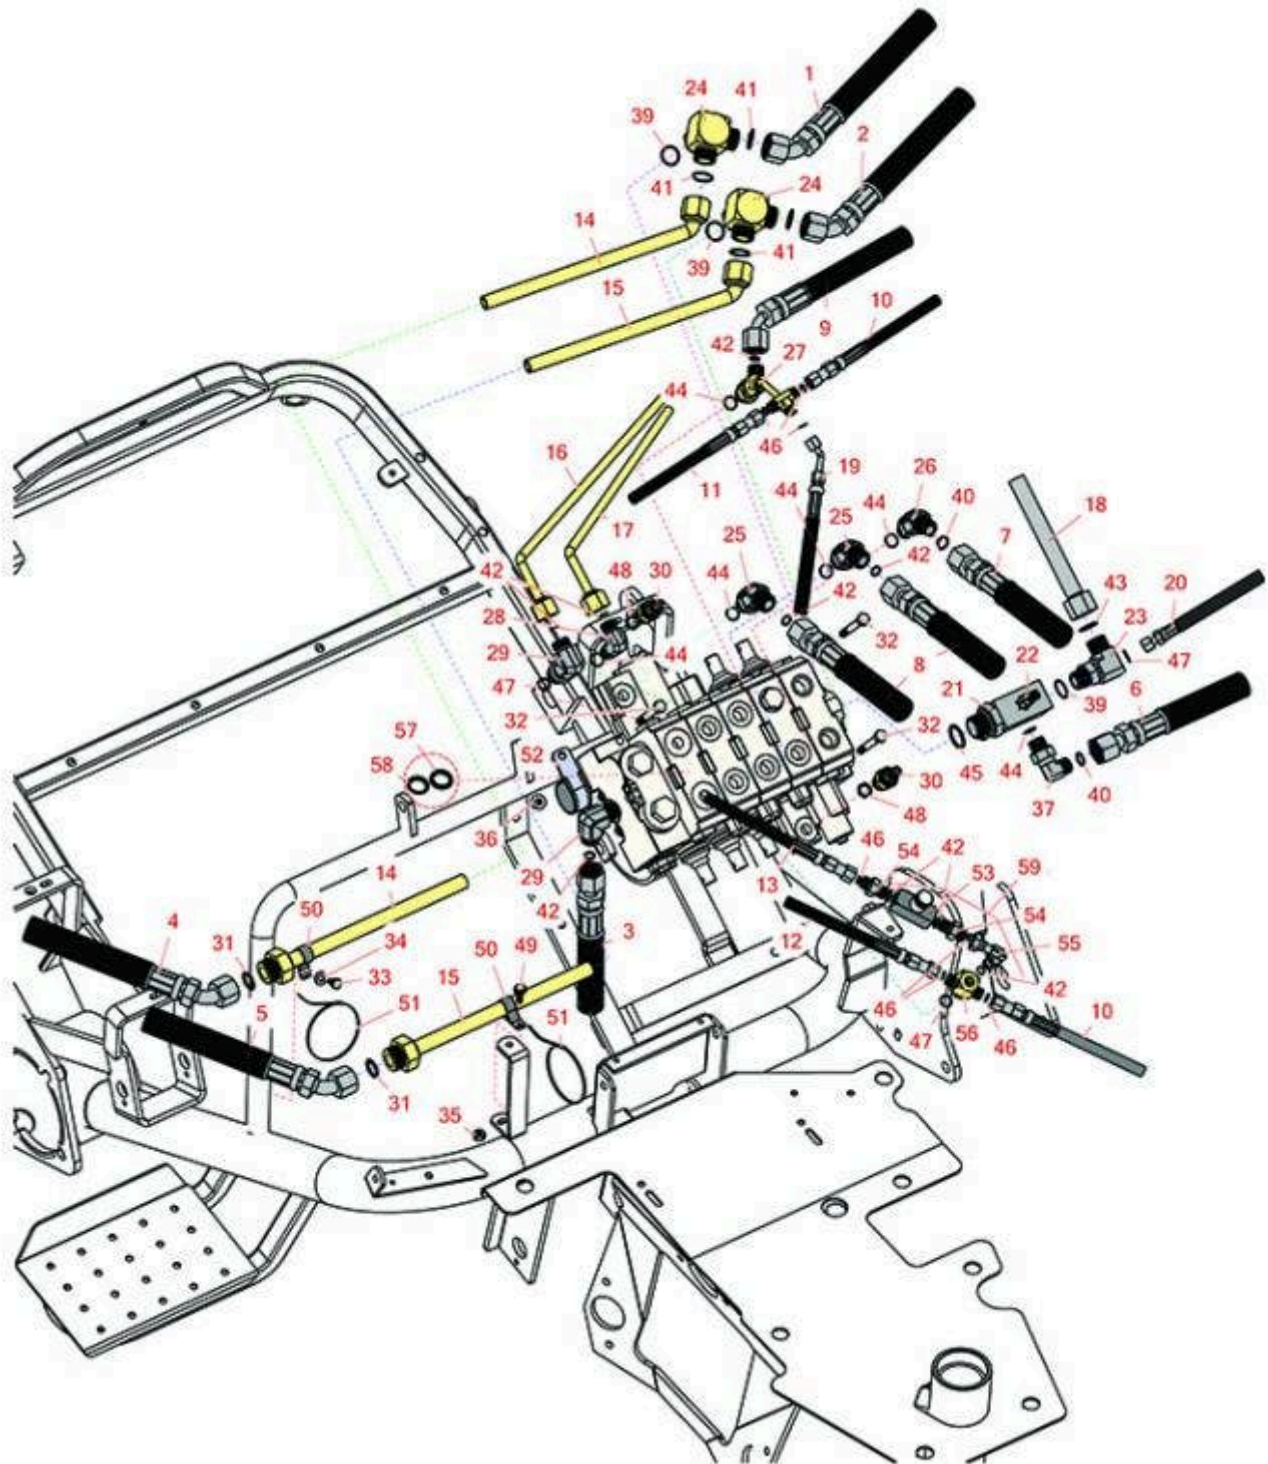

Replaces R&R Products Versa-Green

1860PS Parts

Traction Unit
Control Valve

All original equipment manufacturers names and part numbers are used for identification purposes only, and we are in no way implying that our products are original equipment parts. Prices subject to change without notice.

Replaces R&R Products Versa-Green

1860PS Parts

Traction Unit
Control Valve

Item No	R&R Part No.	OEM Part No.	Description	Qty Req	Order Quantity
Hoses					
1	R150627		Hydraulic Hose Assy - Drive Motor - RH Upper	1	
2	R150641		Hydraulic Hose Assy - Drive Motor - RH Lower	1	
3	R150644		Hydraulic Hose Assy - Valve to Pump	1	
4	R150645		Hydraulic Hose Assy - Drive Motor - LH Upper	1	
5	R150642		Hydraulic Hose Assy - Drive Motor - LH Lower	1	
6	R150631		Hose - Rear Motor Return	1	
7	R150626		Hydraulic Hose Assy - Valve to Pump	1	
8	R150620		Hydraulic Hose Assy - Valve to Pump	2	
9	R150633		Hydraulic Hose Assy - Rear Pressure	1	
10	R150640		Hydraulic Hose Assy - RH Lift Cylinder	2	
11	R150632		Hose - Cyl LH Drop Fits	1	
12	R150638		Hydraulic Hose Assy - Front LH Cylinder	1	
13	R150639		Hydraulic Hose Assy - Rear Lift Cylinder	1	
14	R70-7130		Line - Tube	1	
15	R83-1200		Tube - LH Lower Traction	1	
16	R63-4020		Tube - Hyd	1	
17	R63-4030		Tube - Hyd	1	
18	R100-6431	R63-4040	Tube - Return	1	