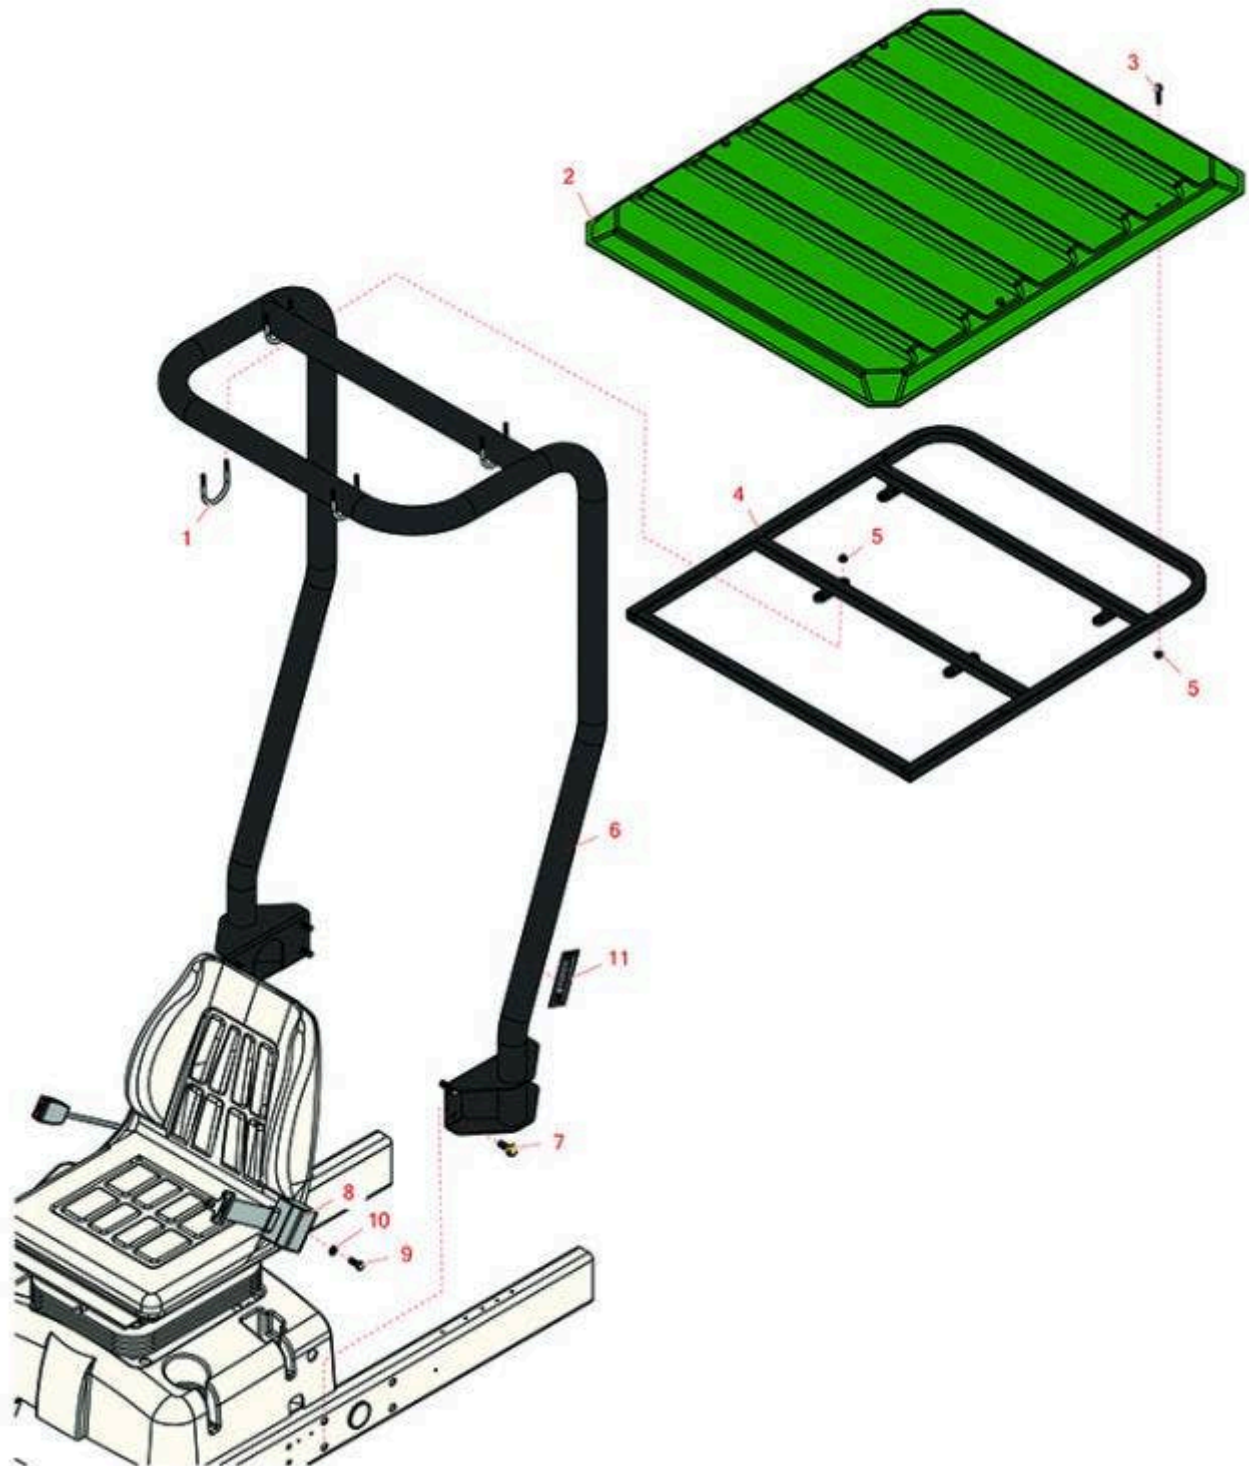

Replaces R&R Products Reel Max 744LP

Parts

Traction Unit
Roll Bar

All original equipment manufacturers names and part numbers are used for identification purposes only, and we are in no way implying that our products are original equipment parts. Prices subject to change without notice.

Replaces R&R Products Reel Max 744LP

Parts

Traction Unit

Roll Bar

Item No	R&R Part No.	OEM Part No.	Description	Qty Req	Order Quantity
1	R346190		U-Bolt - 5/16-18 x 2-1/2	4	
2	R150950		Sun Guard Canopy	1	
3	R32144-57		Bolt - Hex Washer 5/16-18 x 1-1/2	4	
4	R150949		Sun Guard Canopy Frame Assembly	1	
5	R104-8300	R119-4041	Locknut - 5/16-18 Flanged Y/Zinc	12	
6	R150948		Roll Bar	8	
7	R3234-6	R32144-13, R3434-6	Bolt - Hex HD Flanged	8	
8	R150848	R100-4928, R95-8910	Belt-Seat	1	
9	R400370		Bolt - Hex HD 7/16-20 x 1 GR5	2	
10	R3253-6	R01-166-0710, R23-12-GD, R59-7590, RF4076	Washer - Lock 7/16 Zinc	2	
11	R150994		Decal - ISO For Rops - Fairway Mowers	1	