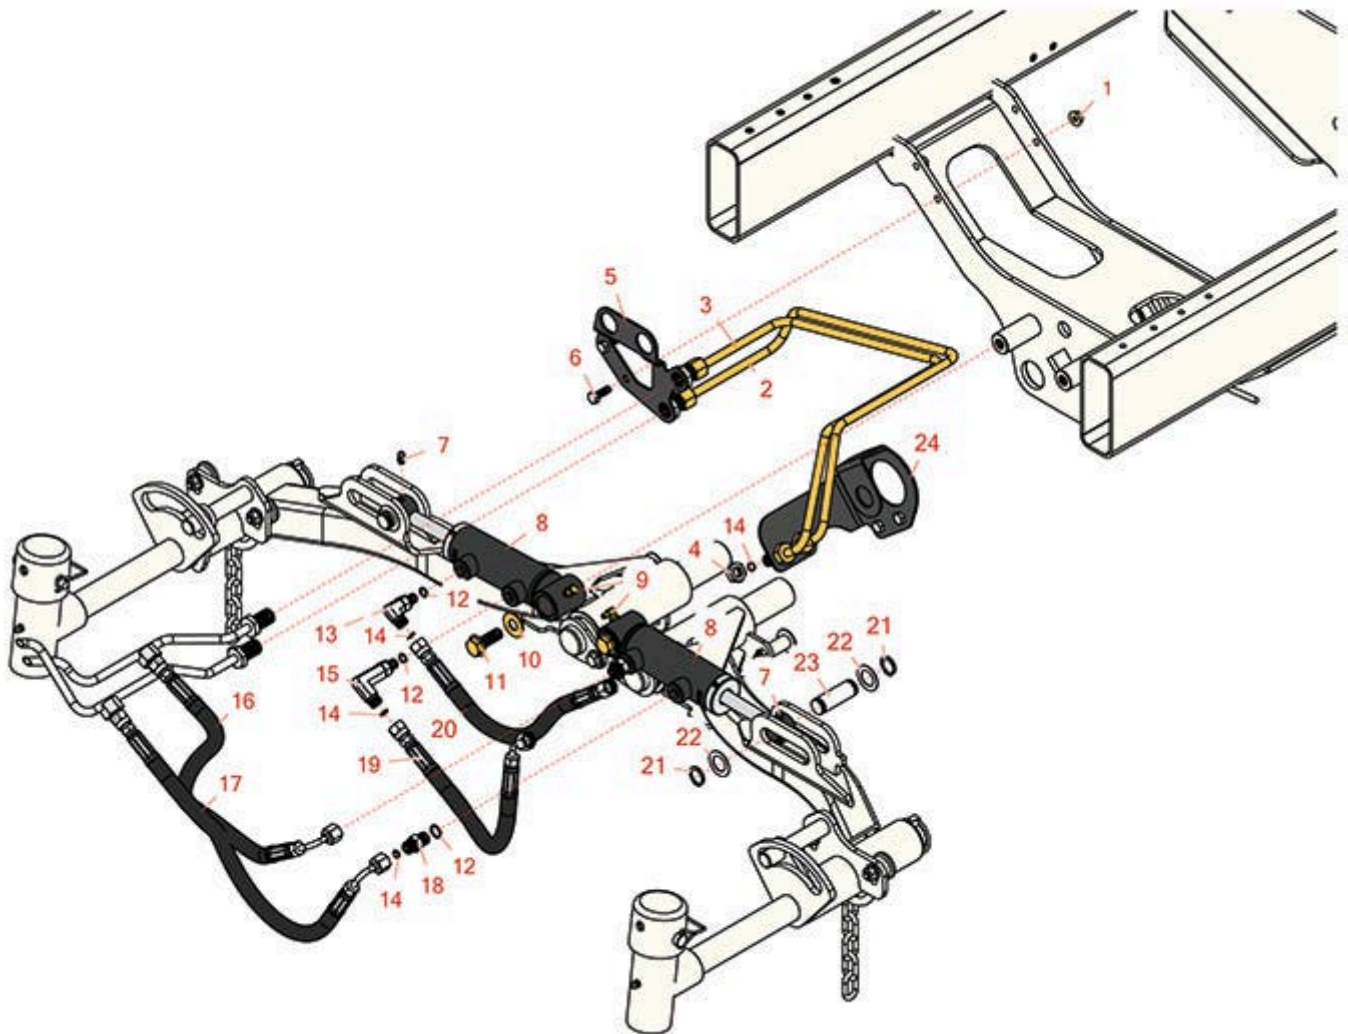

Replaces R&R Products Reel Max 744LP

Parts

Traction Unit

Rear Lift Arm Hydraulics

All original equipment manufacturers names and part numbers are used for identification purposes only, and we are in no way implying that our products are original equipment parts. Prices subject to change without notice.

Replaces R&R Products Reel Max 744LP

Parts

Traction Unit

Rear Lift Arm Hydraulics

Item No	R&R Part No.	OEM Part No.	Description	Qty Req	Order Quantity
1	R104-8300	R119-4041	Locknut - 5/16-18 Flanged Y/Zinc	4	
2	R110-0916		Tube Assy	1	
3	R110-0915		Tube Assy	1	
4	R340-78		Nut - Lock Bulkhead	4	
5	R110-0918B		Bracket - Bulkhead - RH - Black	1	
6	R322-4	R3290-115, R908018P	Bolt - Hex HD 5/16-18 x 7/8	4	
7	R302-5	R173-0, R21-6010, R255825, R302-37, R302-47, R302-57, R302-58, R302-6, R31-0300, R32-9660, R471214, R471223, R471226, R60-0800, R62-3880, R92-4181, RJD7797, RJD7842, RJD7844, RM0004	Fitting - Grease	2	
8	R107-2034	R110-9034	Hydraulic Cylinder	2	
9	R302-60		Zerk - Grease 90 Deg.	2	

Replaces R&R Products Reel Max 744LP

Parts

Traction Unit

Rear Lift Arm Hydraulics

Item No	R&R Part No.	OEM Part No.	Description	Qty Req	Order Quantity
10	R453017	3256-26, R01-166-0050, R01-166-0240, R01-166-0800, R24-13-AD, R24-14-AD, R32-8110, R3256-6, R452012, R69-8980	Washer - Flat 1/2	2	
11	R3234-38		Bolt - Flanged Hex 1/2-13 x 1-1/4	2	
12	R237-22	R107-8844, R232-72, R237-78	O-Ring	4	
13	R340-132		Hydraulic Fitting - 90 Deg	1	
14	R237-21		O-Ring	4	
15	R100-7695		Adapter-Hyd	1	
16	R110-0929		Hydraulic Hose Assy	1	
17	R110-0930		Hydraulic Hose Assy	1	
18	R340-92		Hydraulic Fitting - Striaight	2	
19	R110-8966		Hydraulic Hose Assy	1	
20	R110-0931		Hydraulic Hose Assy	1	
21	R32120-93		Snap Ring - HD	4	
22	R3-6498	R47-8270	Washer - Thrust	4	
23	R104-0046		Pin - Slide - Cylinder	2	
24	R110-0917B		Bracket-Bulkhead - LH - Black	1	