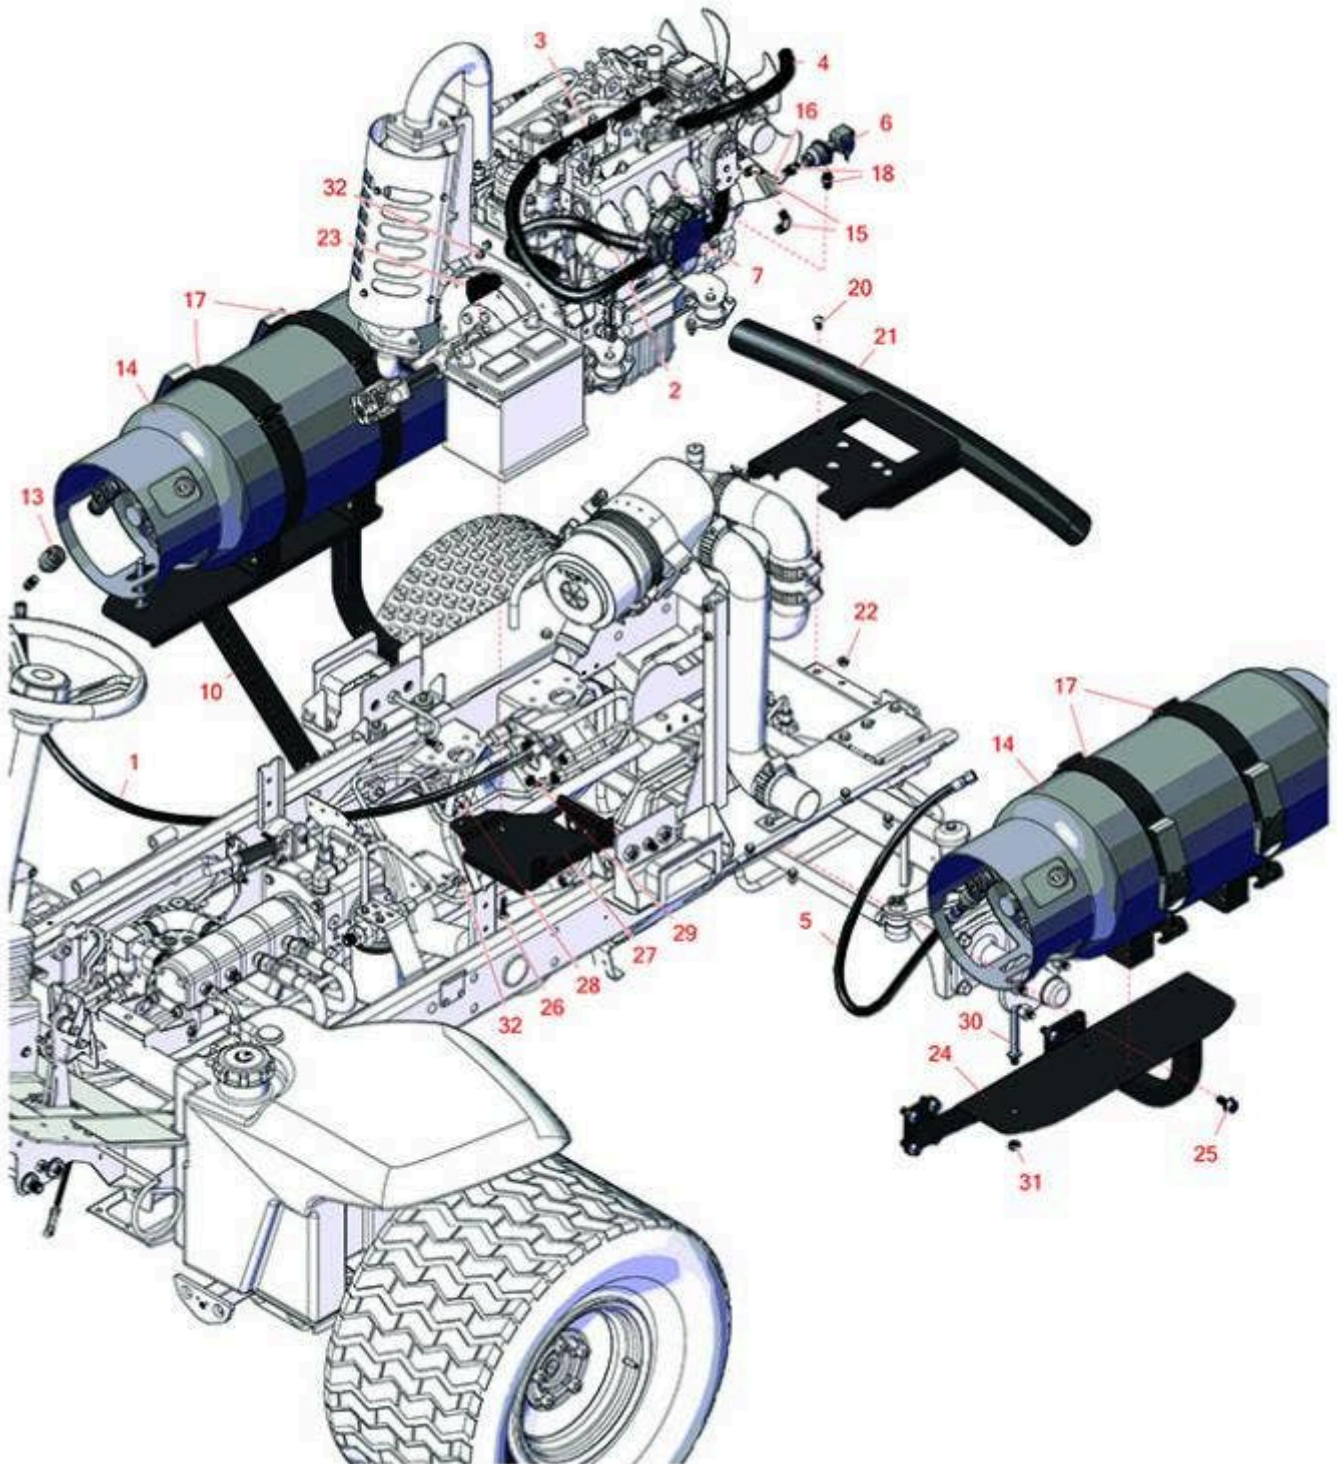

Replaces R&R Products Reel Max 744LP

Parts

Traction Unit

Fuel System, Battery & Bumper

All original equipment manufacturers names and part numbers are used for identification purposes only, and we are in no way implying that our products are original equipment parts. Prices subject to change without notice.