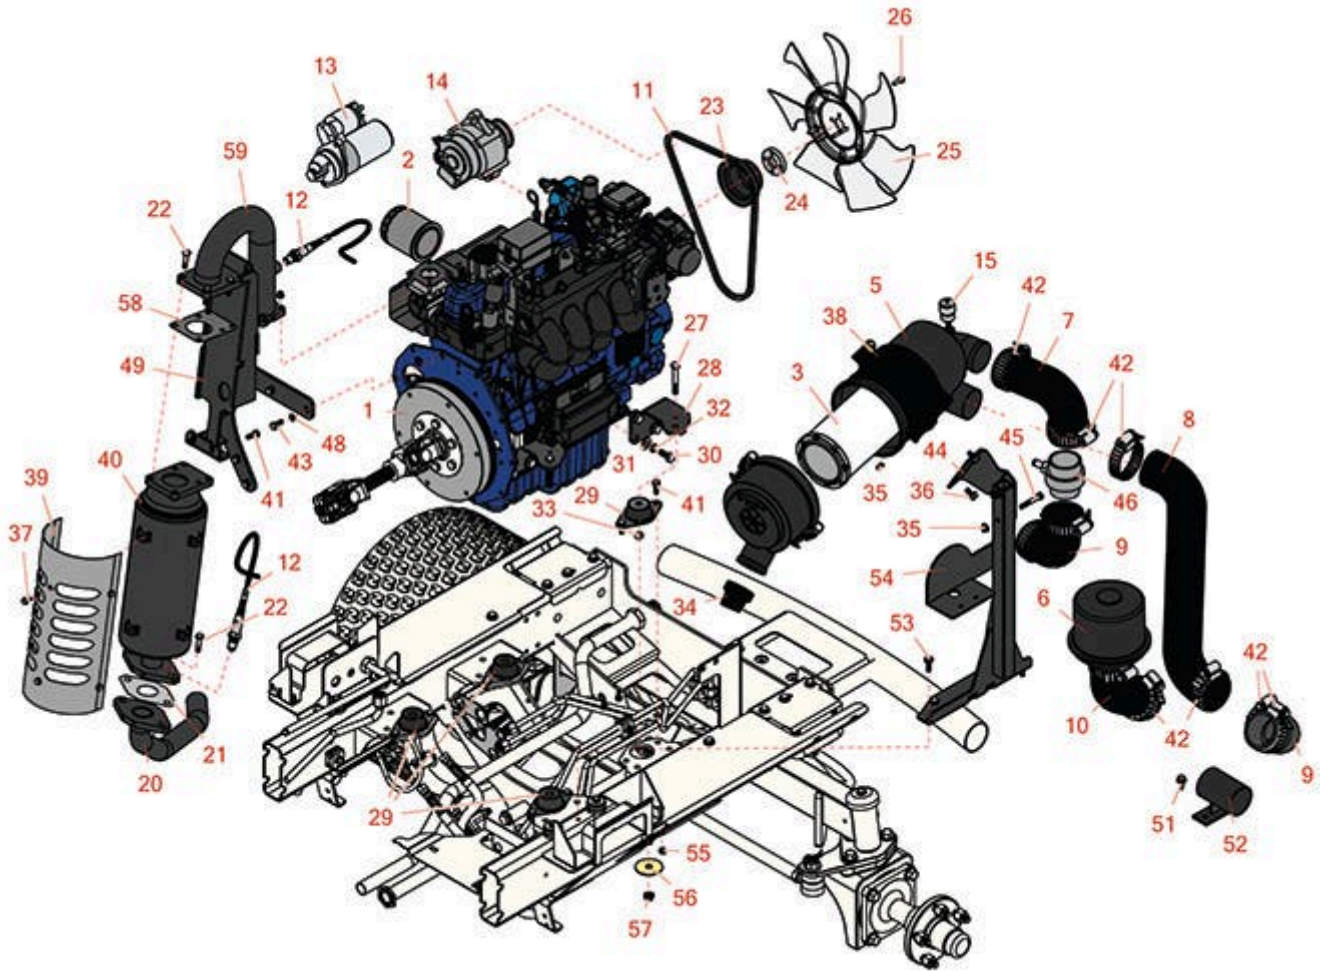

Replaces R&R Products Reel Max 744LP

Parts

Traction Unit
Engine

All original equipment manufacturers names and part numbers are used for identification purposes only, and we are in no way implying that our products are original equipment parts. Prices subject to change without notice.

Replaces R&R Products Reel Max 744LP

Parts

Traction Unit
Engine

Item No	R&R Part No.	OEM Part No.	Description	Qty Req	Order Quantity
---------	--------------	--------------	-------------	---------	----------------

Engines

1	RXWG1605LE3RRP1		Kubota Diesel Engine LP w/Cat & Manifold	1	
---	------------------------	--	--	---	--

Tech Note: Includes items 13 & 14:

Filters

2	R42-9030	R104-5167, R108-3841, R127-0511, R550556, R554011, R67-4330, R98-9651, RM806419	Baldwin Oil Filter - Engine	1	
---	-----------------	--	-----------------------------	---	--

Replaces R&R Products Reel Max 744LP

Parts

*Traction Unit
Engine*

Item No	R&R Part No.	OEM Part No.	Description	Qty Req	Order Quantity
49	R151161		Support - Muffler	1	
51	R3234-5	R62-3310	Bolt - 5/16-18x3/4 Hx Ser Was HD	2	
52	R151153		Spacer - Air Filter Hose	1	
53	R3234-29		Bolt - 5/16-18x1 Serr Hex	4	
54	R151404		Stand - Air Cleaner	1	
55	R3296-29	3296-29, R1-804256, R915662P	Locknut - 5/16-18 ESNA	14	
56	R87-5100		Washer - Snubbing	4	
57	R104-8301	R109-6658, R133-7570	Locknut - 3/8-16 Nylon Flanged	4	
58	RXEG52212370		Exhaust Muffler Gasket - 1	1	
59	R151163		Exhaust Pipe - Muffler	1	