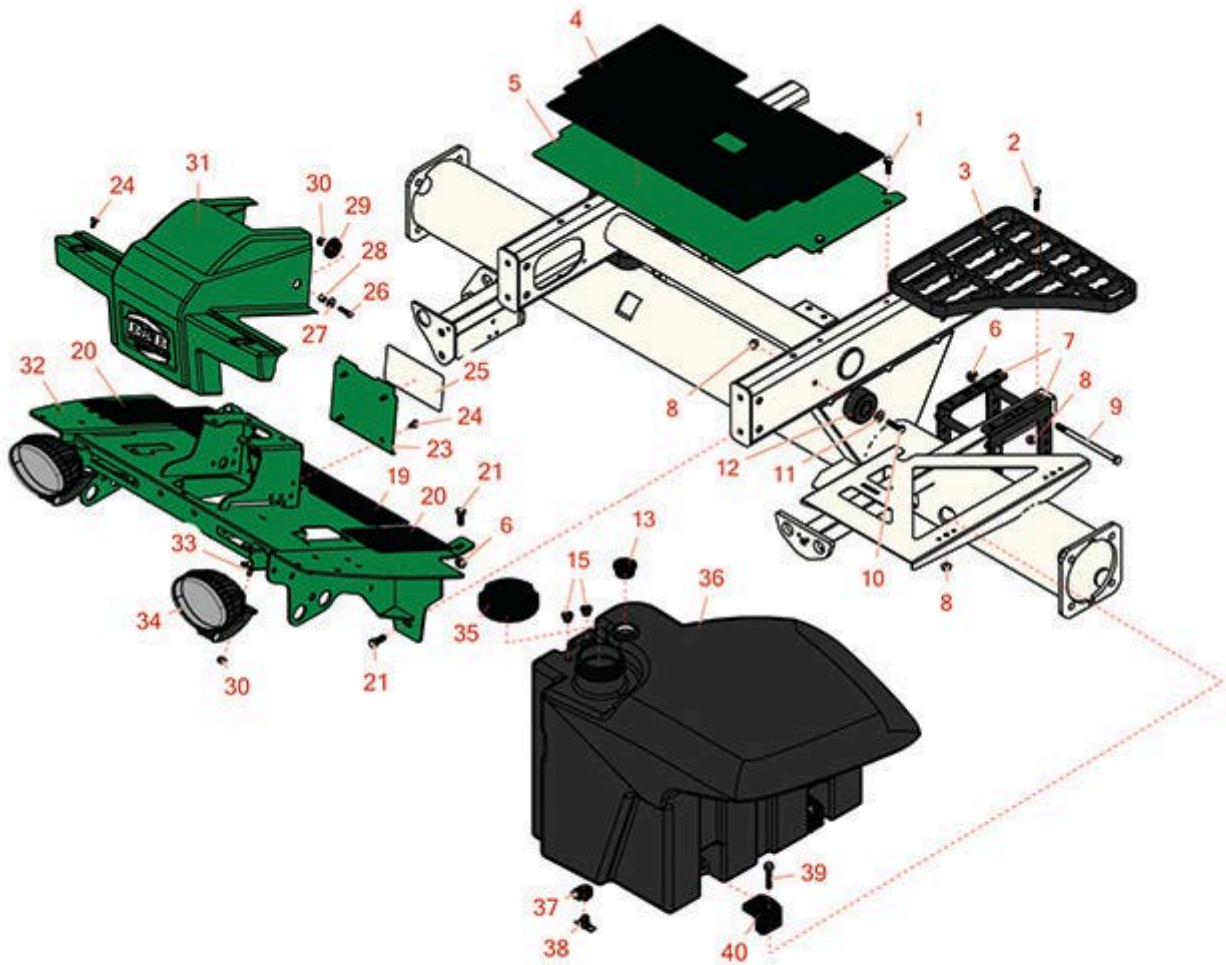

Replaces R&R Products Reel Max 744LP

Parts

Traction Unit
Front Frame

RP^R_R_PRODUCTS^REEL_MAX_744LP^TRACTION_UNIT^FRONT_FRAME

All original equipment manufacturers names and part numbers are used for identification purposes only, and we are in no way implying that our products are original equipment parts. Prices subject to change without notice.