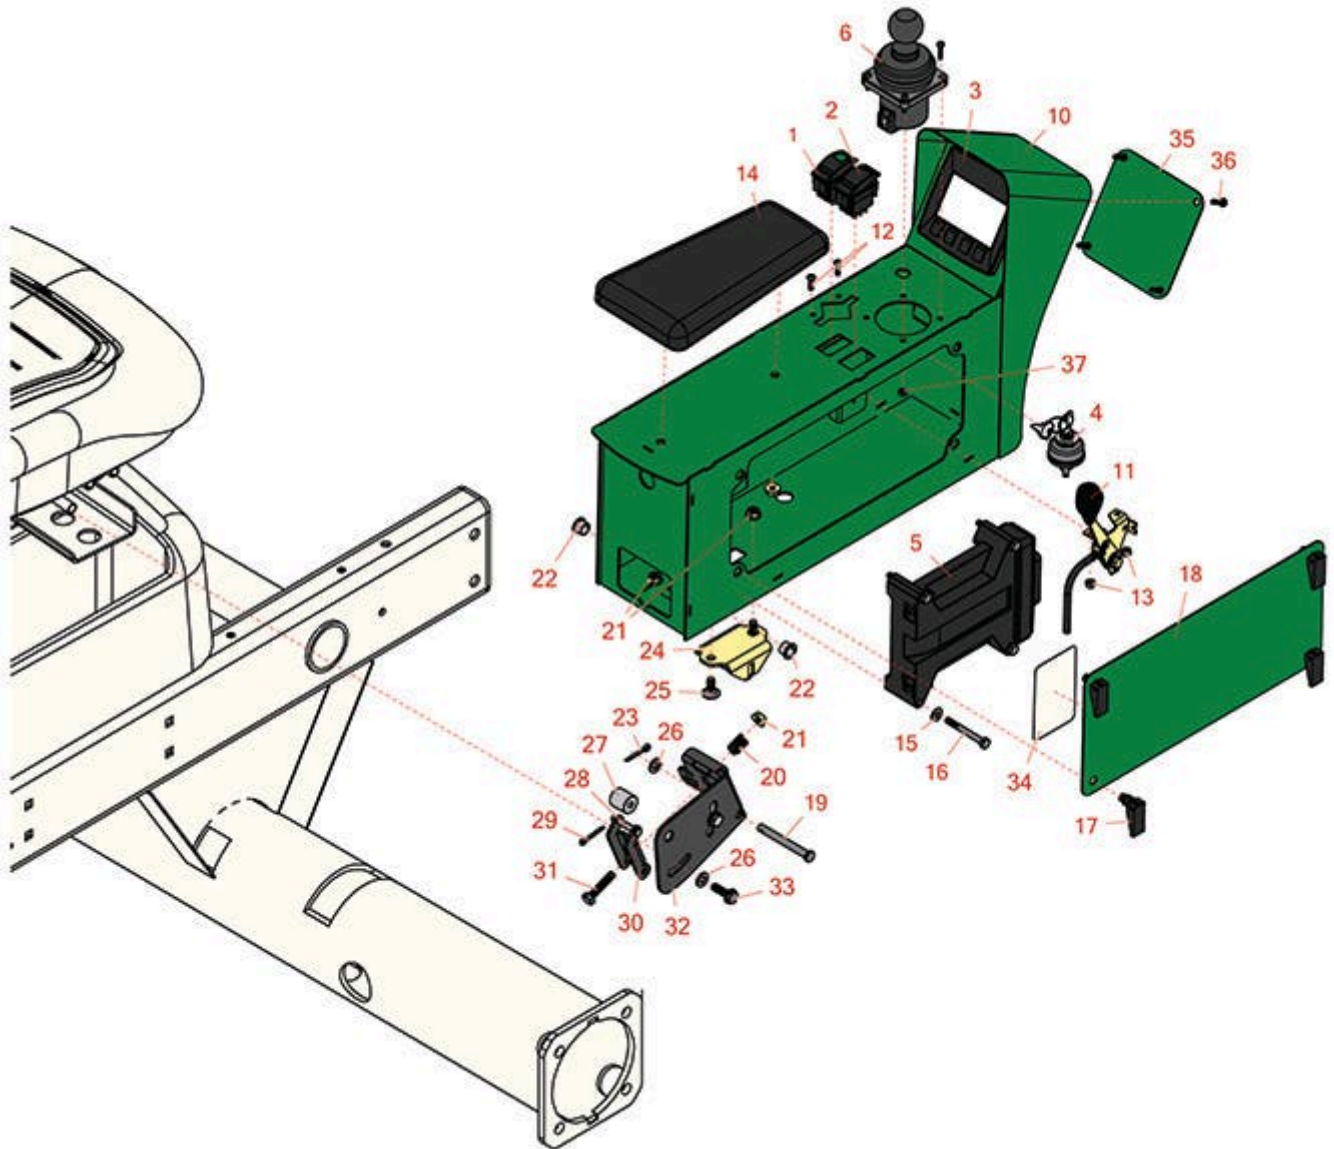

Replaces R&R Products Reel Max 744LP

Parts

Traction Unit
Console

All original equipment manufacturers names and part numbers are used for identification purposes only, and we are in no way implying that our products are original equipment parts. Prices subject to change without notice.

Replaces R&R Products Reel Max 744LP

Parts

*Traction Unit
Console*

Item No	R&R Part No.	OEM Part No.	Description	Qty Req	Order Quantity
1	R105-4232		Switch - Enable-Disable	1	
2	R95-8999		Switch - Headlight	1	
3	R150872		Display - Programmed	1	
4	R104-2541	R88-9830	Switch - Key 6 Lead 5/8 Mt.	1	
5	R150871		Controller - Programmed	1	
6	R150873		Joystick	1	
Other Parts Available					
10	R150970		Console Assy	1	
11	R110-0913		Control-Throttle	1	
12	R300104		Screw - Button HD Cap 10-32 x 5/8	2	
13	R3296-12	R32127-20	Nut - 10-32 Nylon Lock	2	
14	R108-7602		Arm Rest	1	
15	R453023	R3256-1, R3256-72	Washer - Flat 1/4	4	
16	R321-18	R321-45	Hex Bolt 1/4-20 x 2 1/4	4	
17	R74-5950	R150233, R249-48	Latch - Swell	4	
18	R150972		Side Door - Console	1	
19	R283-88		Pin-Clevis	1	
20	R110-5331		Spring - Compression	1	
21	R104-8300	R119-4041	Locknut - 5/16-18 Flanged Y/Zinc	5	
22	R256-257	R256-295	Nyliner Bushing	2	

All original equipment manufacturers names and part numbers are used for identification purposes only, and we are in no way implying that our products are original equipment parts. Prices subject to change without notice.