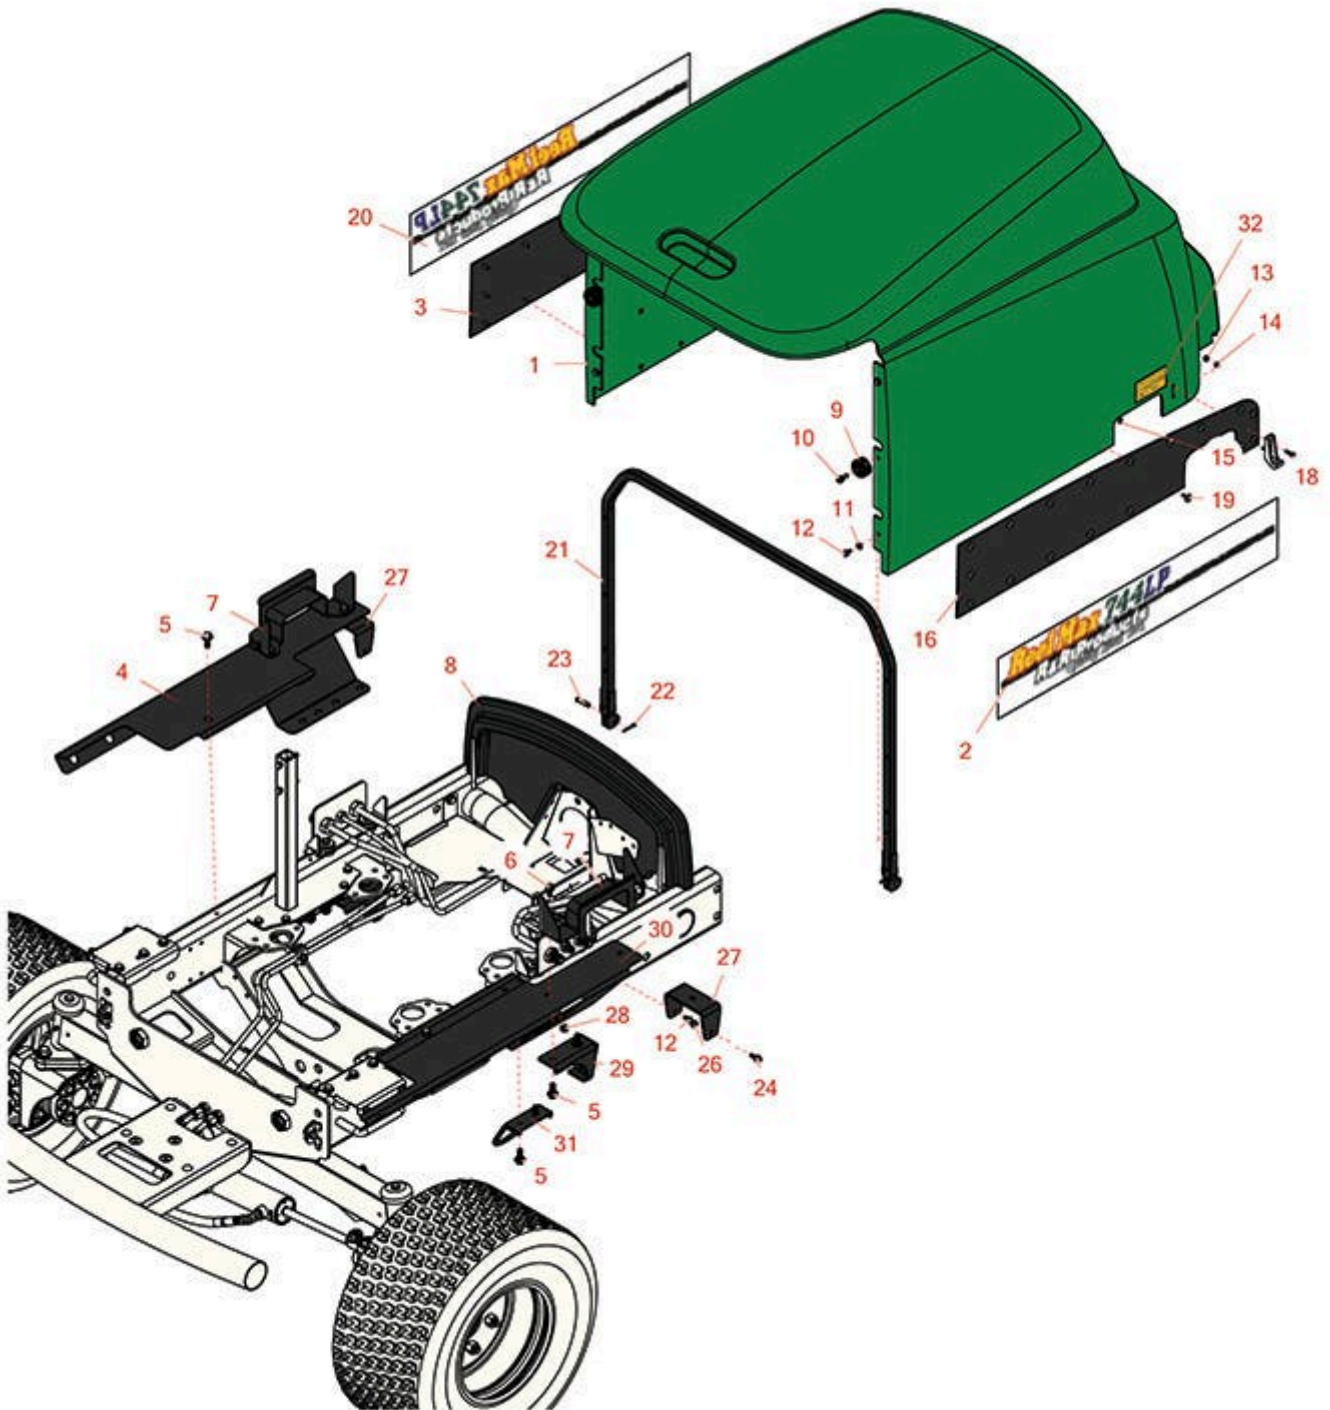

Replaces R&R Products Reel Max 744LP

Parts

Traction Unit

Body Panel and Hood

All original equipment manufacturers names and part numbers are used for identification purposes only, and we are in no way implying that our products are original equipment parts. Prices subject to change without notice.

Replaces R&R Products Reel Max 744LP

Parts

Traction Unit

Body Panel and Hood

Item No	R&R Part No.	OEM Part No.	Description	Qty Req	Order Quantity
1	R150930		Hood - Fits Reel Max	1	
2	R151009LP		Decal - Hood Side LH 744LP	1	
3	R151007		Panel - Hood Side LH	1	
4	R151403		Adapter - Hood - LH	1	
5	R32144-14	R32104-32, R32104-49	Bolt - Hex Washer 5/16-18 x 5/8	10	
6	R3234-5	R62-3310	Bolt - 5/16-18x3/4 Hx Ser Was HD	4	
7	R110-5259-03		Bracket - Hood - Guide - Black	2	
8	R108-7587		Saddle-Hood	1	
9	R94-4548		Rubber Bumper	2	
10	R49-2040	R32104-42, R32104-95, R32144-44	Bolt - Hex Washer 1/4-20 x 3/4	2	
11	R3256-22	R09061, R24-9-BD, R3-1032, R93-0954, R93-0989	Washer - Flat 1/4 Yellow	4	
12	R12-3270	R30-0700, R32104-17, R8-3880, R9266714	Bolt - Hex Washer 1/4-20 x 1/2	6	
13	R3296-12	R32127-20	Nut - 10-32 Nylon Lock	4	
14	R3256-14	R24-7-BD, R297-3, R32125-2, R3256-51, R51-2170	Washer - 10 Flat	4	
15	R151013		Washer - Rivot	36	