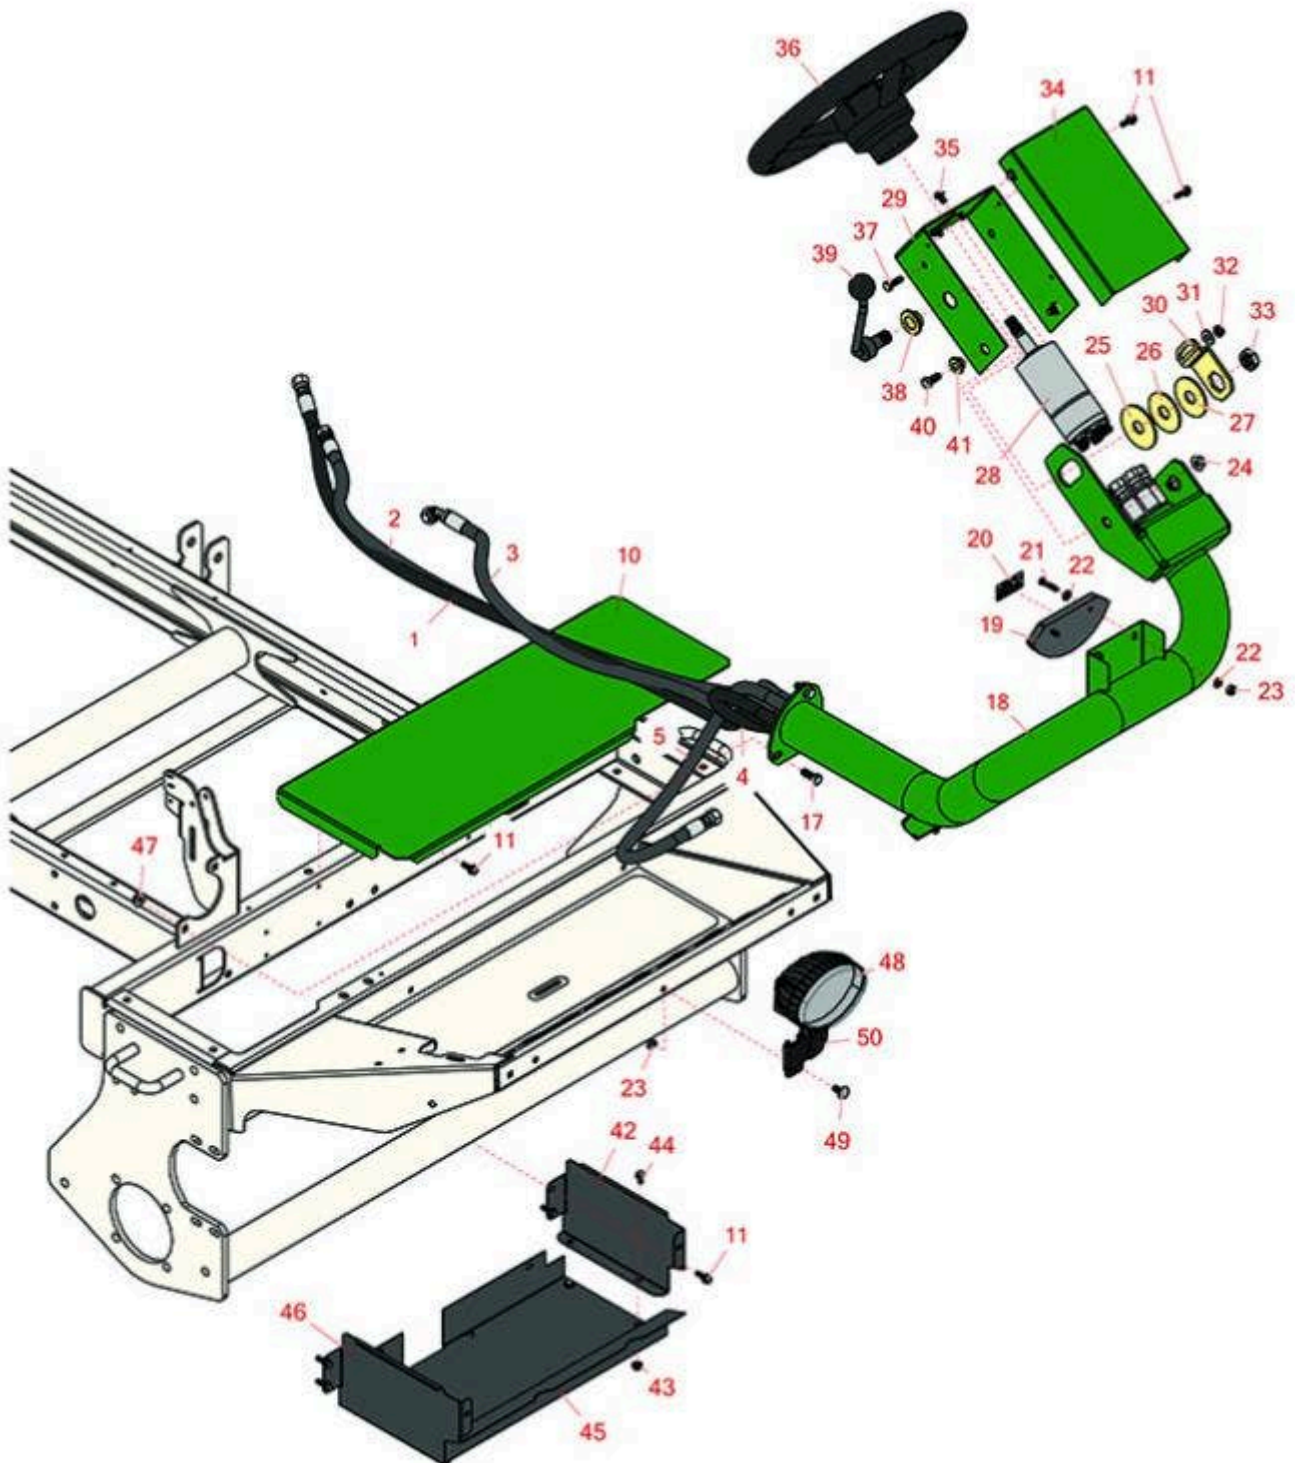

Replaces R&R Products Reel Max 331LP

Parts

Traction Unit
Steering Column

All original equipment manufacturers names and part numbers are used for identification purposes only, and we are in no way implying that our products are original equipment parts. Prices subject to change without notice.

Replaces R&R Products Reel Max 331LP

Parts

Traction Unit
Steering Column

Item No	R&R Part No.	OEM Part No.	Description	Qty Req	Order Quantity
Hoses					
1	R95-8845		Hydraulic Hose Assy	1	
2	R95-8844		Hydraulic Hose Assy	1	
3	R95-8846		Hydraulic Hose Assy	1	
4	R95-8842		Hydraulic Hose Assy	1	
5	R95-8843		Hydraulic Hose Assy	1	
Other Parts Available					
10	R99-3504G		Toolbox Cover Assy - Green	1	
11	R32144-10	R32140-81, R32144-3, R34-140-AMVD	Bolt - 1/4-20 x 3/4 Serrated Hx Wshr	9	
17	R3234-11		Bolt - Hex Washer HD	4	
18	R105-8536G		Arm - Steering - Green	1	
19	R100-4929		Slope Indicator Assy	1	
20	R100-4837		Decal - Danger	1	
21	R321-7	R321-26	Bolt - Hex HD	2	
22	R3256-22	R09061, R24-9-BD, R3-1032, R93-0954, R93-0989	Washer - Flat 1/4 Yellow	4	
23	R301504	R32127-24, R32146-17, R3296-16, R3296-42, R915661P, RM40333	Locknut - ESNA 1/4-20	2	
24	R32128-21	32128-21	Locknut - Flanged 3/8-16 Whiz Top Lock	2	