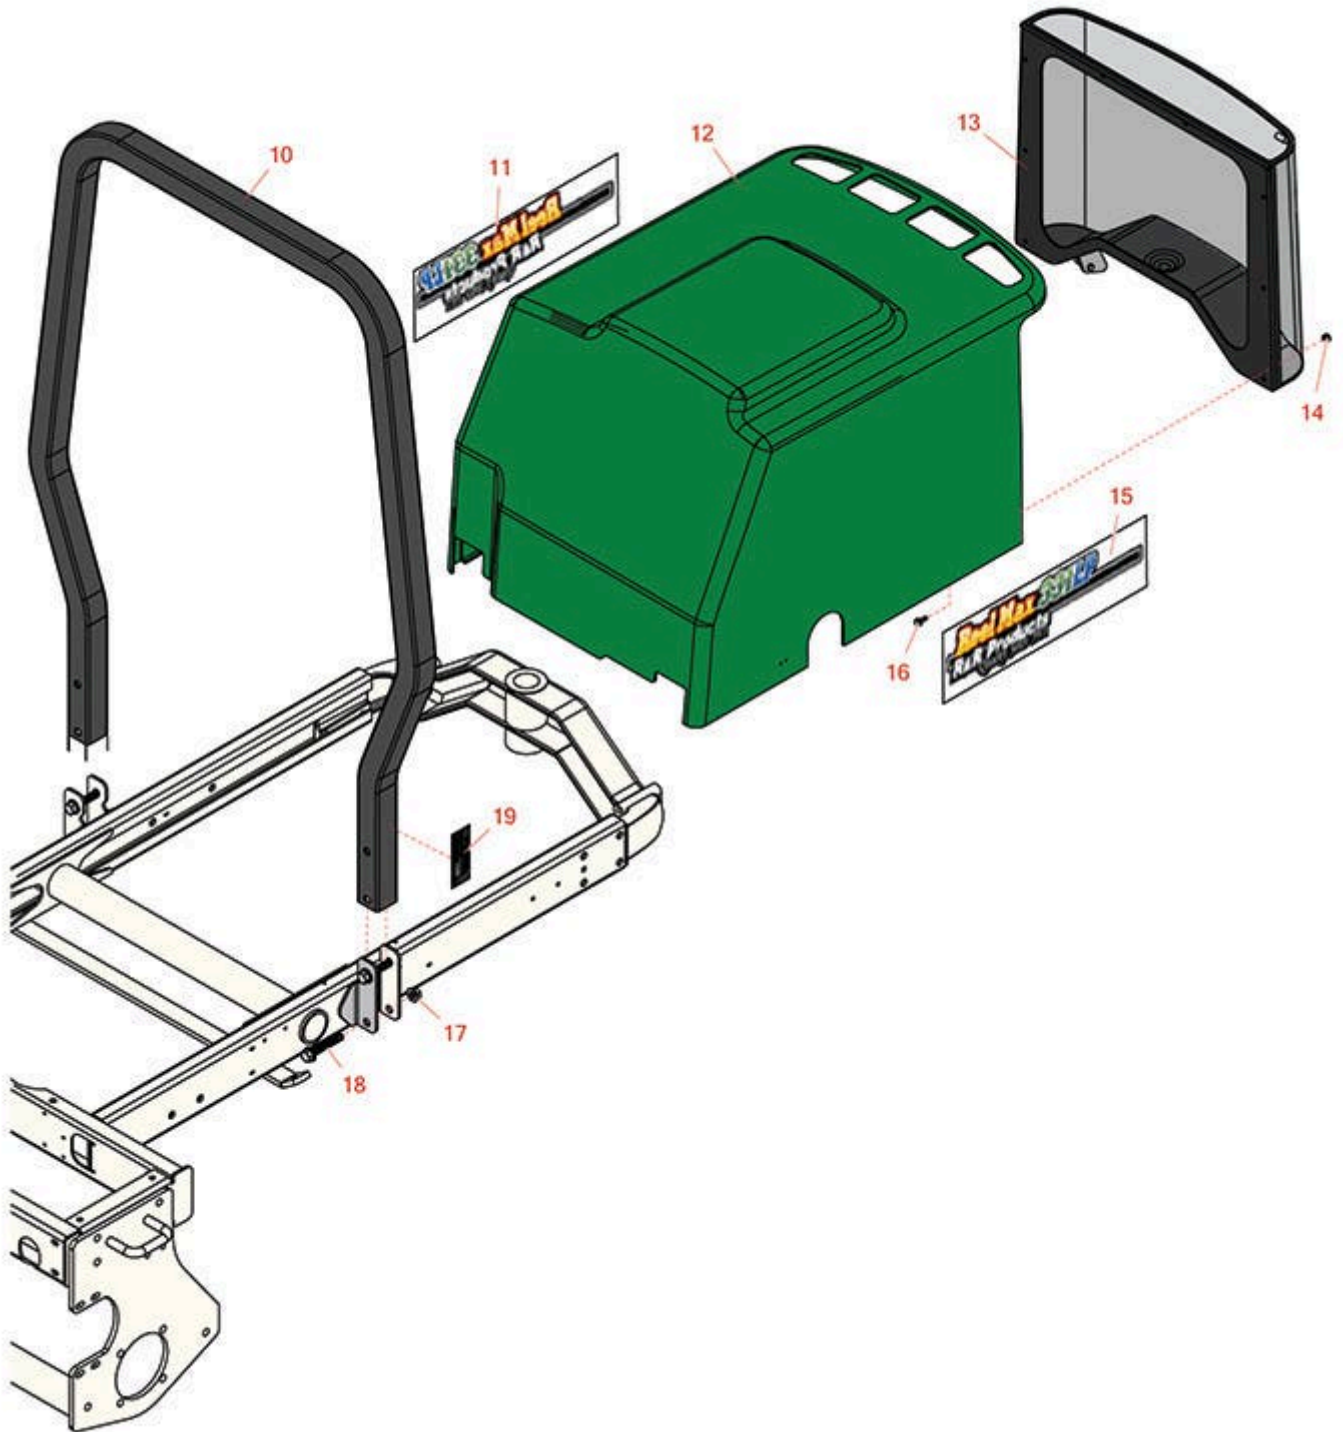

Replaces R&R Products Reel Max 331LP

Parts

Traction Unit
Hood & Roll Bar

All original equipment manufacturers names and part numbers are used for identification purposes only, and we are in no way implying that our products are original equipment parts. Prices subject to change without notice.

Replaces R&R Products Reel Max 331LP

Parts

*Traction Unit
Hood & Roll Bar*

| Item No | R&R Part No. | OEM Part No. | Description | Qty Req | Order Quantity |
|---------|---------------------|--|---|---------|----------------|
| 10 | R151192 | | Roll Bar (Rops) | 1 | |
| 11 | R151601DR | | Decal - 331LP RH | 1 | |
| 12 | R151400 | | Hood - Green | 1 | |
| 13 | R104-4853-03 | | Screen Assy - Hood | 1 | |
| 14 | R301504 | R32127-24, R32146-17, R3296-16, R3296-42, R915661P, RM40333 | Locknut - ESNA 1/4-20 | 8 | |
| 15 | R151601DL | | Decal - 331LP LH | 1 | |
| 16 | R3234-4 | | Bolt - Hx Ser Was HD 1/4-20 x 3/4 | 8 | |
| 17 | R32128-49 | | Nut - 1/2-13 Hex Flange | 4 | |
| 18 | R3234-40 | R018-7016-00 | Bolt - Hx Fl | 4 | |
| 19 | R150995 | | Decal - ISO For Rops - Trim and Surround Mowers | 1 | |