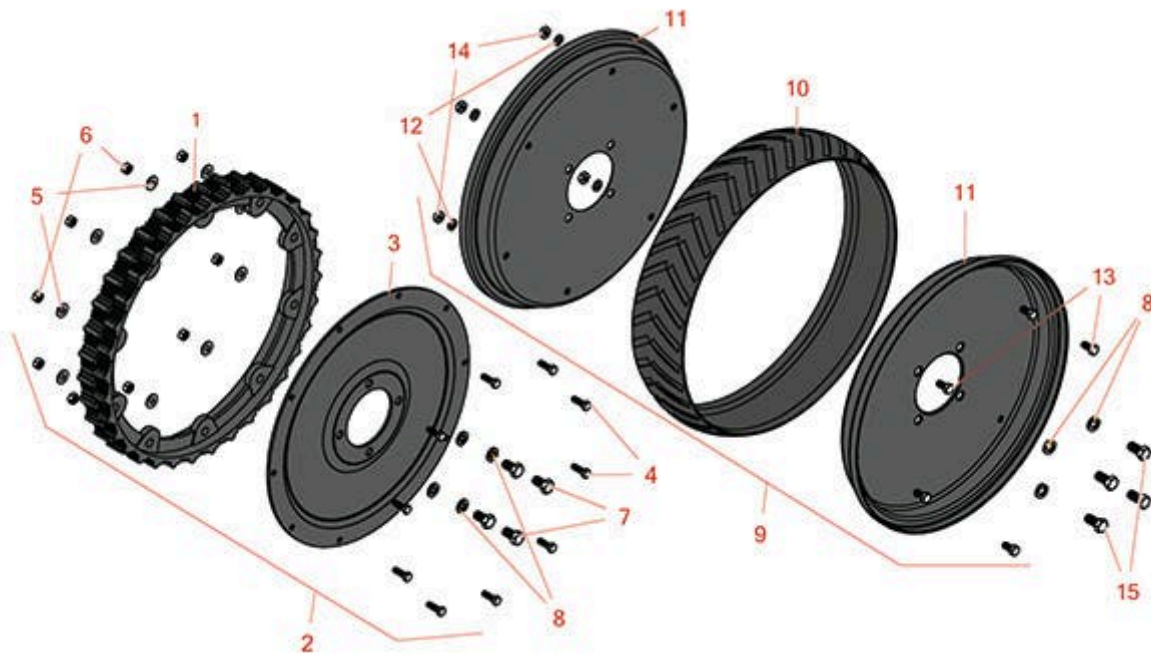

Replaces R&R Products Power Lift

5133GD Parts

Standard Cutting Unit

Tires & Wheels

All original equipment manufacturers names and part numbers are used for identification purposes only, and we are in no way implying that our products are original equipment parts. Prices subject to change without notice.

Replaces R&R Products Power Lift 5133GD Parts

Standard Cutting Unit
Tires & Wheels

| Item No | R&R Part No. | OEM Part No. | Description | Qty Req | Order Quantity |
|------------------------------|-----------------|-------------------------------|-------------------------------------|---------|----------------|
| Steel Wheels | | | | | |
| 1 | R203987B | R012620 | Wheel - 18 Rim 18 OD | 2 | |
| 1 | R203992B | R009203 | Wheel - 17 Rim 17 OD | 2 | |
| 2 | R101425B | | Wheel - 18 w/ Disc Assy (2 Ea) | 1 | |
| 2 | R101426B | | Wheel - 17 w/ Rim Assy (2 Ea) | 1 | |
| 3 | R315938B | R006445 | Disc - 18 Wheel | 2 | |
| 3 | R315939 | | Disc - 17 Wheel | 2 | |
| 4 | R400226 | | Bolt - Hex HD 5/16-24 x 1 | 20 | |
| 5 | R310266 | 3256-3, R09056, R452004 | Washer - Flat 5/16 USS | 20 | |
| 6 | R444754 | R000210 | Locknut - 5/16-24 Center | 20 | |
| 7 | R400436 | | Bolt - Hex HD 1/2-20 x 7/8 | 8 | |
| 8 | R446154 | R446152 | Washer - Lock 1/2 | 16 | |
| Semi-Pneumatic Wheels | | | | | |
| 9 | R70094B | | Wheel Assy - 4x17 (2 Ea) 17 OD | 1 | |
| 9 | R70097B | R009213 | Wheel Assy - 4x20 (2 Ea) 20OD | 1 | |
| 10 | R316482 | | Tire - 4x20 Semi Pneumatic 20 in OD | 2 | |
| 10 | R344137 | | Tire - 4x17 Semi Pneumatic 17 in OD | 2 | |
| 11 | R329120B | R020158 | Disc - Half 4x17 - 14O.D. | 4 | |
| 11 | R336054B | R009212 | Disc - Half 4x20 - 17 O.D. | 4 | |