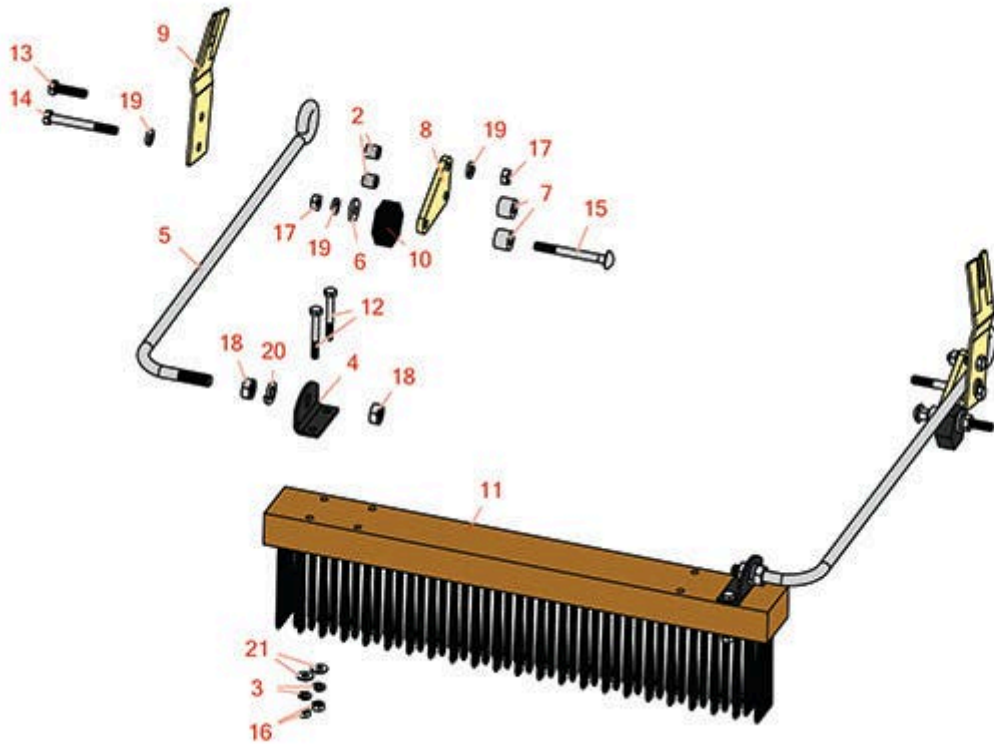

Replaces R&R Products Greens Max

4018 Parts

Cutting Unit

Brush Kit

All original equipment manufacturers names and part numbers are used for identification purposes only, and we are in no way implying that our products are original equipment parts. Prices subject to change without notice.

Replaces R&R Products Greens Max

4018 Parts

Cutting Unit
Brush Kit

Item No	R&R Part No.	OEM Part No.	Description	Qty Req	Order Quantity
1	R68611		Push Brush Attachment - 22 in	1	
2	R3000441		Spacer	4	
3	R3253-3	446130, R01-166-0070, R01-166-0410, R23-9-GD, R24-7150, R352-167, R446128, R446130	Washer - Lock 1/4	4	
4	R351667		Plate - Mounting	2	
5	R351668		Rod - Brush Mounting	2	
6	R364441	364441, R303873, R366641	Washer - Flat 5/16x7/8	2	
7	R366737		Spacer - Wheel	4	
8	R367569		Plate - Mounting	2	
9	R367591		Spring Plate - Brush	2	
10	R367613		Cam - Brush	2	
11	R391235		Brush - 18/22 in Nylon Push	1	
12	R400120	400120, R01-150-0990, R01-178-0416, R02-150-0990, R321-11, R3222-4, R513327, R908470	Bolt - Hex HD 1/4-20 x 2	4	

Replaces R&R Products Greens Max

4018 Parts

Cutting Unit
Brush Kit

Item No	R&R Part No.	OEM Part No.	Description	Qty Req	Order Quantity
13	R400190	R01-150-0720, R01-178-0510, R30-8680, R322-6, R513343	Bolt - Hex HD 5/16-18 x 1-1/4 GR5	2	
14	R400216		Bolt - Hex HD 5/16-18 x 2-3/4	2	
15	R441687	441687	Bolt - Carriage 5/16-18 x 3	2	
16	R443102	R01-188-0420, R22-11-AJD, R3217-5	Nut - 1/4-20 Yellow Zinc	4	
17	R443106	3218-2, 443106, R01-188-0518, R09003, R22-12-AJD, R32111-4, R3217-4, R3217-6, R513295, R513412, R915112P, R915978, R915979	Nut - 5/16-18 Y/Zinc Plated	4	
18	R443118	R01-188-0813, R22-15-AJD, R3217-9	Nut - 1/2-13 Zinc	4	
19	R446136	446136, R446134	Washer - Lock 5/16 Zinc	6	
20	R446154	R446152	Washer - Lock 1/2	2	
21	R453023	R3256-1, R3256-72	Washer - Flat 1/4	4	