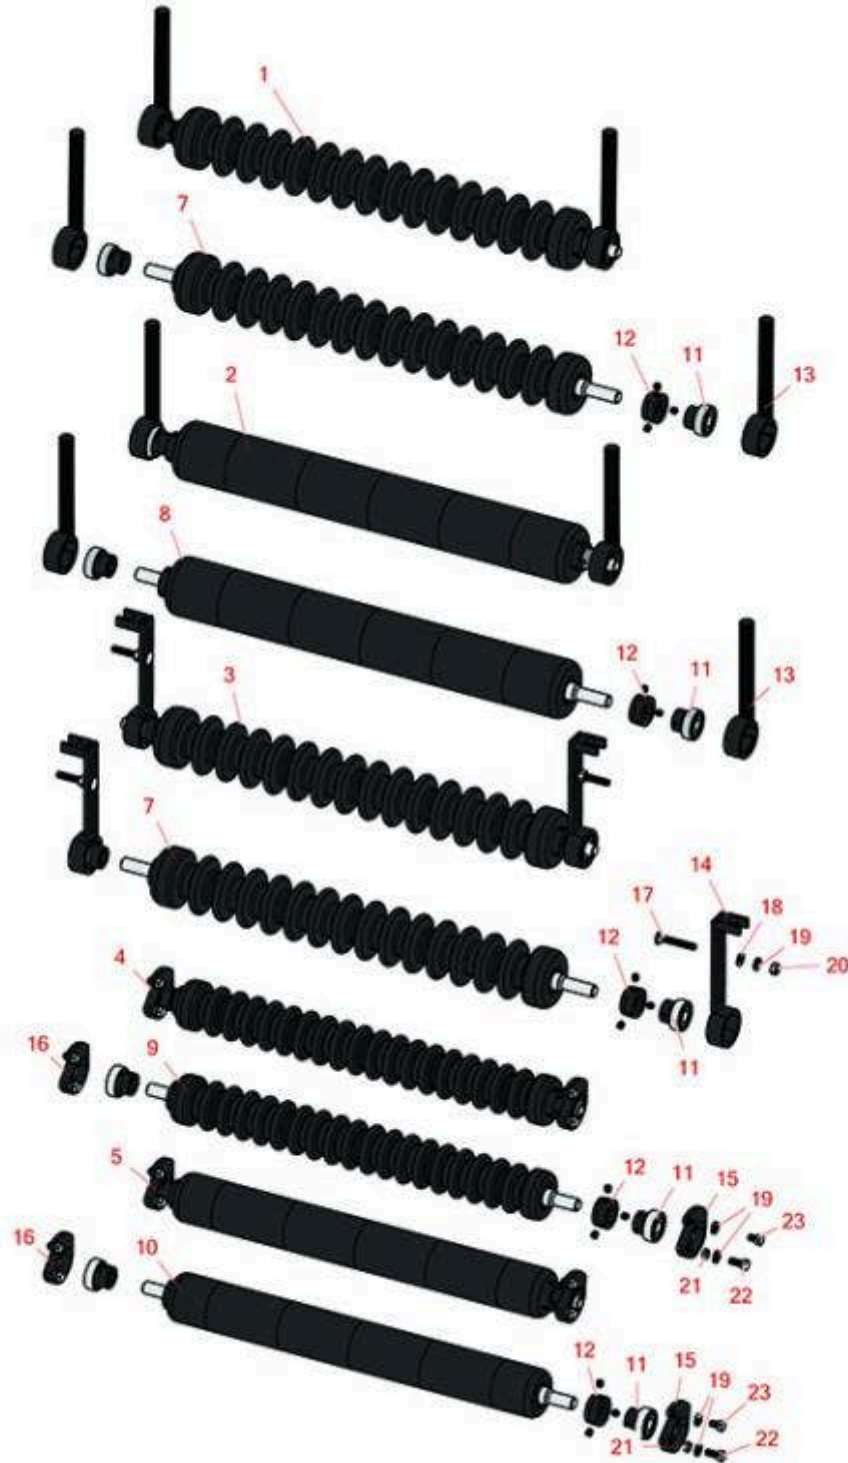

Replaces Ransomes 250 Parts

Cutting Unit

Minuteman Roller System

All original equipment manufacturers names and part numbers are used for identification purposes only, and we are in no way implying that our products are original equipment parts. Prices subject to change without notice.

Replaces Ransomes 250 Parts

Cutting Unit

Minuteman Roller System

Item R&R
No Part No.

OEM
Part No. Description

Qty
Req Order
Quantity

Complete Minuteman Roller Systems

1	RMR2001		Minuteman Front Grooved Roller System	1
---	----------------	--	---------------------------------------	---

Tech Note: Complete roller systems include roller and two brackets with bearings.:

1	RMR2002		Minuteman Rear Grooved Roller System	1
---	----------------	--	--------------------------------------	---

Tech Note: Complete roller systems include roller and two brackets with bearings.: