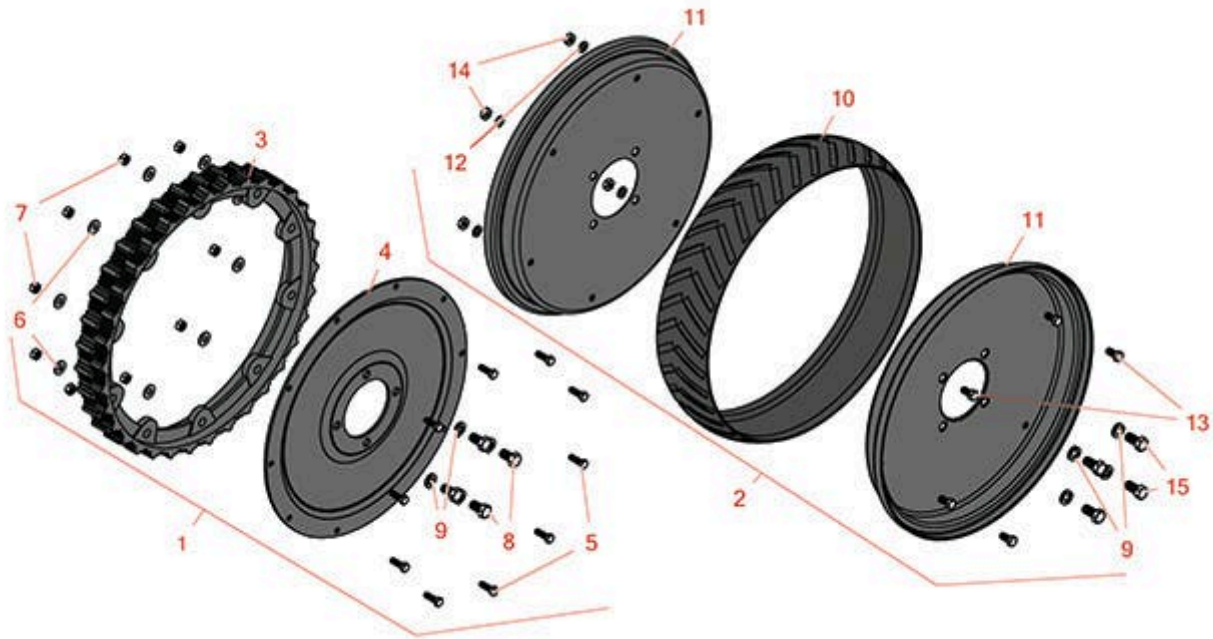

# Replaces Lesco Fairway Parts

Cutting Unit  
Tires & Wheels

All original equipment manufacturers names and part numbers are used for identification purposes only, and we are in no way implying that our products are original equipment parts. Prices subject to change without notice.

# Replaces Lesco Fairway Parts

*Cutting Unit  
Tires & Wheels*

Item No	R&R Part No.	OEM Part No.	Description	Qty Req	Order Quantity
1	<b>R101425B</b>		Wheel - 18 w/ Disc Assy (2 Ea)	1	
1	<b>R101426B</b>		Wheel - 17 w/ Rim Assy (2 Ea)	1	
2	<b>R70094B</b>	020159	Wheel Assy - 4x17 (2 Ea) 17 OD	1	
2	<b>R70097B</b>	009213	Wheel Assy - 4x20 (2 Ea) 20OD	1	
3	<b>R203987B</b>	012620	Wheel - 18 Rim 18 OD	2	
3	<b>R203992B</b>	009203	Wheel - 17 Rim 17 OD	2	
4	<b>R315938B</b>	006445	Disc - 18 Wheel	2	
4	<b>R315939B</b>	009205	Disc - 17 Wheel	2	
5	<b>R400226</b>	011074	Bolt - Hex HD 5/16-24 x 1	20	
6	<b>R310266</b>	010734	Washer - Flat 5/16 USS	20	
7	<b>R444754</b>	011076	Locknut - 5/16-24 Center	20	
8	<b>R400436</b>	002950	Bolt - Hex HD 1/2-20 x 7/8	8	
9	<b>R446154</b>	010734, 010873	Washer - Lock 1/2	16	
10	<b>R316482</b>	010406	Tire - 4x20 Semi Pneumatic 20 in OD	2	
10	<b>R344137</b>	010563	Tire - 4x17 Semi Pneumatic 17 in OD	2	
11	<b>R329120B</b>	020158	Disc - Half 4x17 - 14O.D.	4	
11	<b>R336054B</b>	009212	Disc - Half 4x20 - 17 O.D.	4	
12	<b>R3254-6</b>	010719, 010777	Washer - Lock 3/8	12	
13	<b>R400258</b>	011078	Bolt - Hex HD 3/8-16 x 3/4	12	
14	<b>R443110</b>	011087	Nut - 3/8-16 Hex	12	
15	<b>R400438</b>	010644	Bolt - Hex HD 1/2-20 x 1	8	