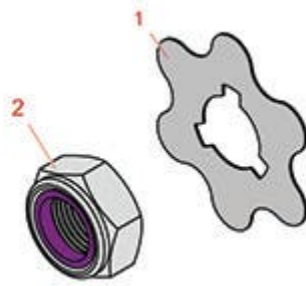

Replaces John Deere 8000A E-Cut Hybrid Reel Mower Parts

*Cutting Unit
Fairway Tender*

All original equipment manufacturers names and part numbers are used for identification purposes only, and we are in no way implying that our products are original equipment parts. Prices subject to change without notice.

Replaces John Deere 8000A E-Cut Hybrid Reel Mower Parts

*Cutting Unit
Fairway Tender*

Item No	R&R Part No.	OEM Part No.	Description	Qty Req	Order Quantity
1	RMT2624	MT2624	Knife - Greens Conditioner	30	
2	RN198341	N198341	Nut - Nyloc 7/8-14	1	