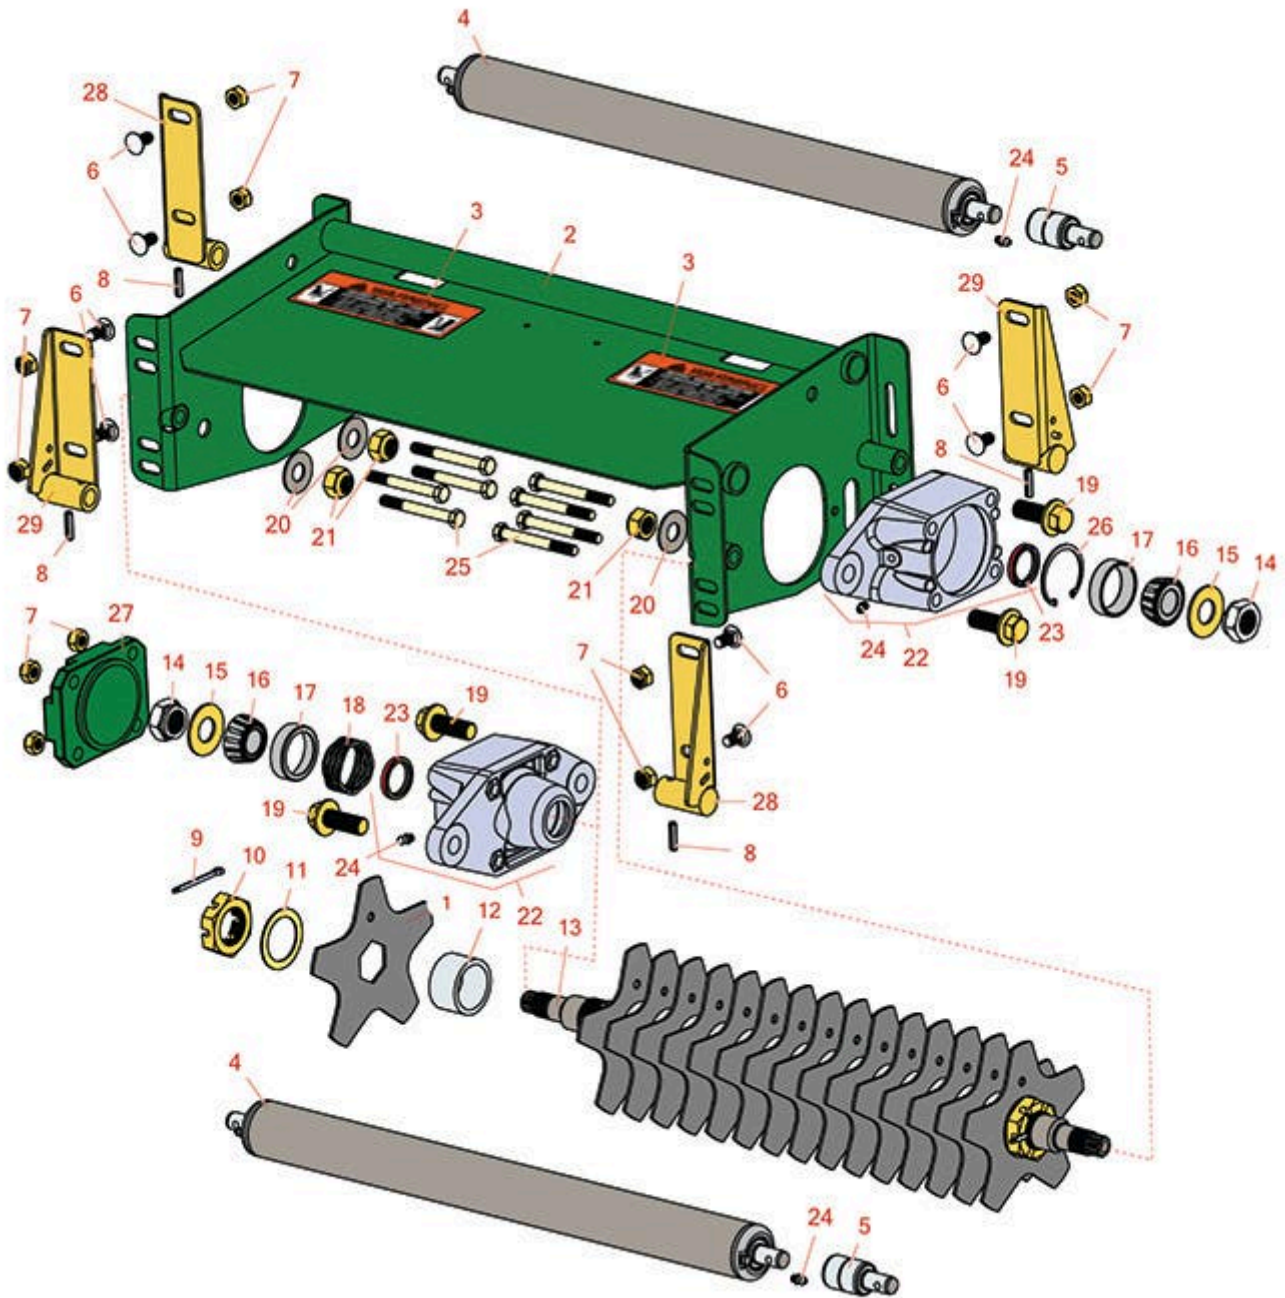

Replaces John Deere 7700 Reel Mower

Parts

Verti-Cut Unit - Serial up to 020000

Verti-Cut Reel & Frame

All original equipment manufacturers names and part numbers are used for identification purposes only, and we are in no way implying that our products are original equipment parts. Prices subject to change without notice.

Replaces John Deere 7700 Reel Mower Parts

Verti-Cut Unit - Serial up to 020000
Verti-Cut Reel & Frame

Item No	R&R Part No.	OEM Part No.	Description	Qty Req	Order Quantity
Verti-Cut Blades					
1	RMT6987	MT6987	Verti-Cut Blade	16	
1	RMT6987C		Verti-Cut Blade - Carbide Tipped	16	
Other Parts Available					
2	RAMT479	AMT479	Frame - Verti-Cut	1	
3	RMT1520	MT1520	Label	2	
4	RAET10111	AET10111, AMT2876	Roller - Smooth Tubular Steel	2	
<i>Tech Note: This tubular steel roller uses greasable "water-pump" style bearings.:</i>					
5	RAA35741	AA35741, AET10129, TCA22836	Bearing	4	
<i>Tech Note: 1/4" Side Hole:</i>					
6	R03M7190	03M7190	Bolt - Carriage M10-1.5 x 20	8	
7	R14M7400	14M7400	Locknut - 10mm	8	
8	R34M7113	34M7113	Spring Pin - 6mm x 26mm	4	
9	R50-0	11M7032	Pin - Cotter 3/16 x 2	1	
10	RET17318	ET17318	Nut - Slotted Jam	1	
11	R24H1549	24H1549	Spacer	14	
12	RET17648	ET17648	Spacer	15	
13	RMT770	MT770	Shaft - Verti-Cut	1	
14	RMT1211	MT1211	Locknut - 7/8-14 All Metal	2	
15	RM81551	M81551	Washer - 1.840 OD	2	