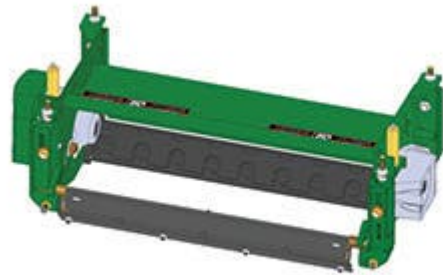

# Replaces John Deere 7700 Reel Mower

## Parts

*Cutting Unit - Serial up to 020000*

*Complete Cutting Unit*

All original equipment manufacturers names and part numbers are used for identification purposes only, and we are in no way implying that our products are original equipment parts. Prices subject to change without notice.

# Replaces John Deere 7700 Reel Mower Parts

Cutting Unit - Serial up to 020000  
Complete Cutting Unit

Item No	R&R Part No.	OEM Part No.	Description	Qty Req	Order Quantity
---------	--------------	--------------	-------------	---------	----------------