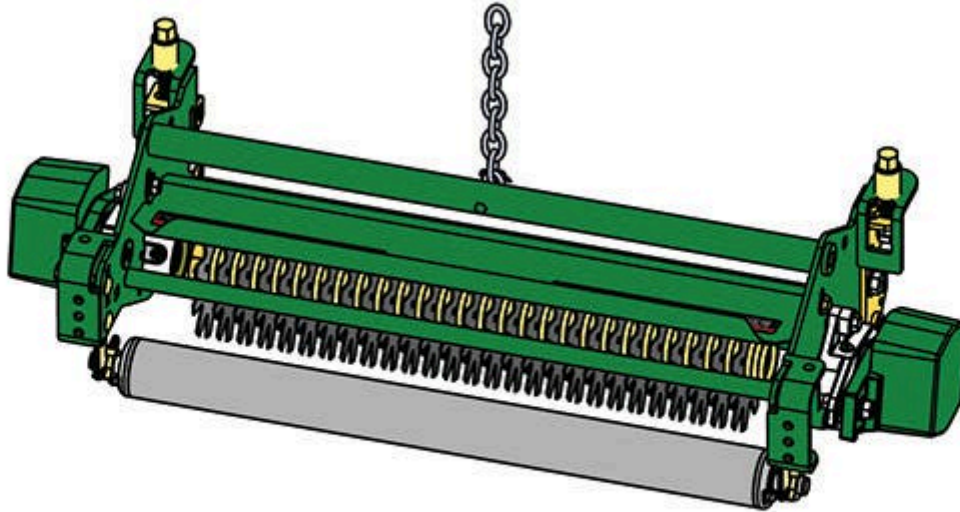

Replaces John Deere 3235C Reel Mower

Parts

Medium Verti-Cut Unit

Complete Verti-Cut Unit

All original equipment manufacturers names and part numbers are used for identification purposes only, and we are in no way implying that our products are original equipment parts. Prices subject to change without notice.

Replaces John Deere 3235C Reel Mower Parts

Medium Verti-Cut Unit
Complete Verti-Cut Unit

Item No	R&R Part No.	OEM Part No.	Description	Qty Req	Order Quantity
---------	--------------	--------------	-------------	---------	----------------

Complete Verti-Cut Unit

1	R130125	BM19916	Complete Standard Verti-Cut Unit	3	
---	----------------	---------	----------------------------------	---	--

Tech Note: R&R Verti-Cut Units Complete with RAMT2703 Verti-Cut Blades, RAET10111 Solid Front Roller & RAMT1060 Solid Rear Roller: