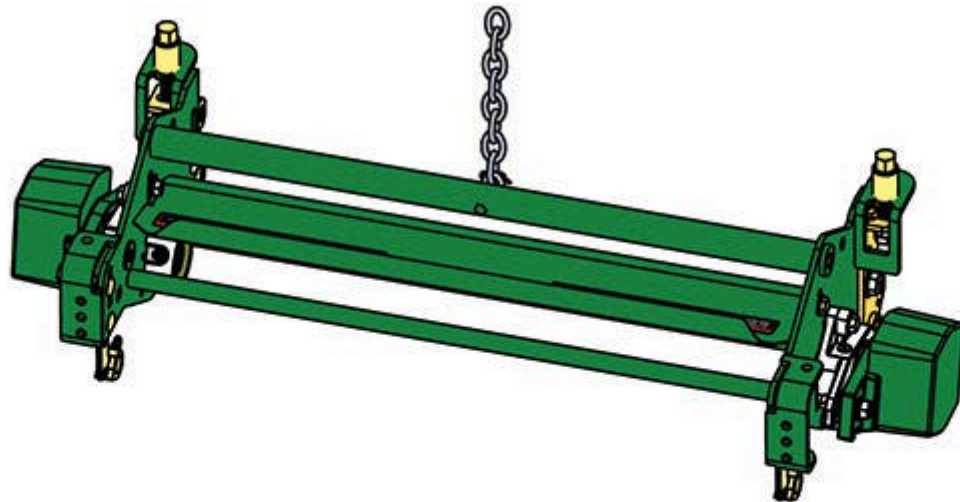

Replaces John Deere 3235C Reel Mower

Parts

Medium Verti-Cut Unit

Complete Verti-Cut Unit

All original equipment manufacturers names and part numbers are used for identification purposes only, and we are in no way implying that our products are original equipment parts. Prices subject to change without notice.

Replaces John Deere 3235C Reel Mower Parts

Medium Verti-Cut Unit
Complete Verti-Cut Unit

Item No	R&R Part No.	OEM Part No.	Description	Qty Req	Order Quantity
---------	--------------	--------------	-------------	---------	----------------

Complete Verti-Cut Unit

1	R130125	BM19916	Complete Standard Verti-Cut Unit	3	
---	----------------	---------	----------------------------------	---	--

Tech Note: R&R Verti-Cut Units Complete with RAMT2703 Verti-Cut Blades, RAET10111 Solid Front Roller & RAMT1060 Solid Rear Roller: