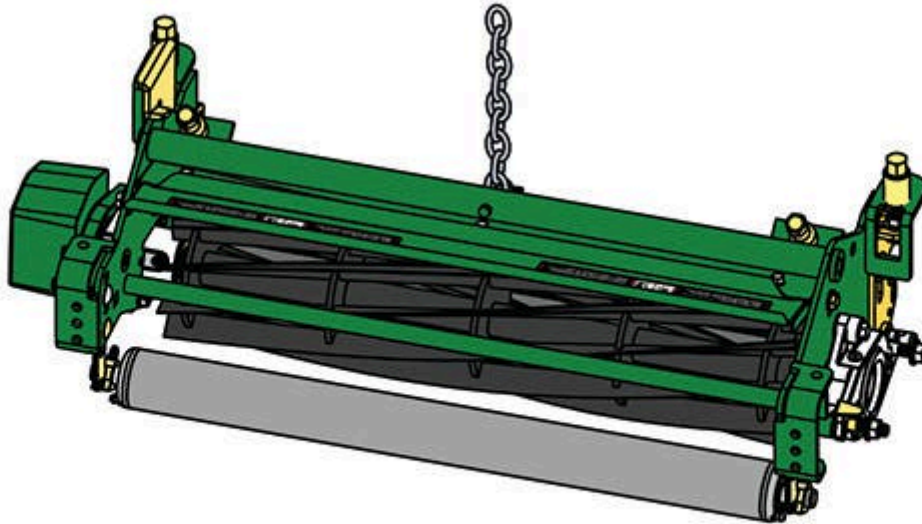

# Replaces John Deere 3235C Reel Mower

## Parts

*Medium Cutting Unit*

*Complete Cutting Unit*

All original equipment manufacturers names and part numbers are used for identification purposes only, and we are in no way implying that our products are original equipment parts. Prices subject to change without notice.

# Replaces John Deere 3235C Reel Mower Parts

Medium Cutting Unit  
Complete Cutting Unit

Item No	R&R Part No.	OEM Part No.	Description	Qty Req	Order Quantity
---------	--------------	--------------	-------------	---------	----------------