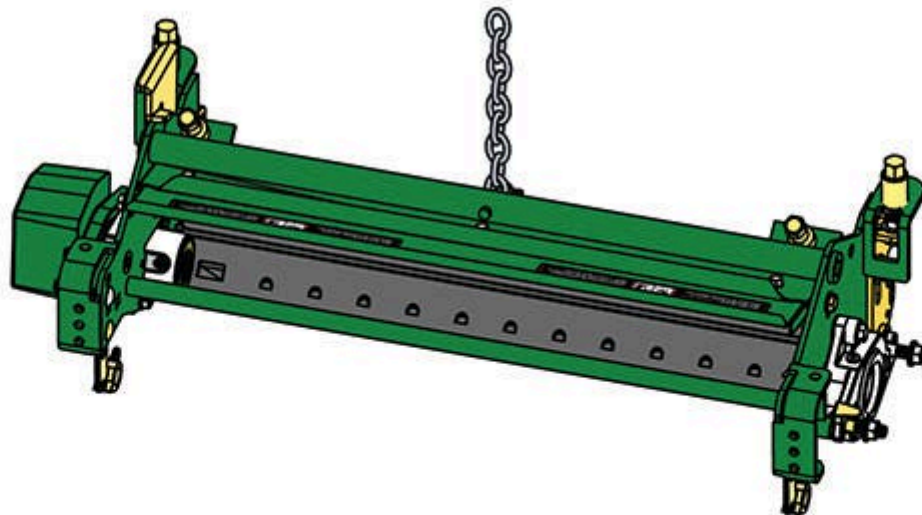

# Replaces John Deere 3235C Reel Mower

## Parts

*Medium Cutting Unit*

*Complete Cutting Unit*

All original equipment manufacturers names and part numbers are used for identification purposes only, and we are in no way implying that our products are original equipment parts. Prices subject to change without notice.

# Replaces John Deere 3235C Reel Mower Parts

Medium Cutting Unit  
Complete Cutting Unit

Item No	R&R Part No.	OEM Part No.	Description	Qty Req	Order Quantity
---------	--------------	--------------	-------------	---------	----------------