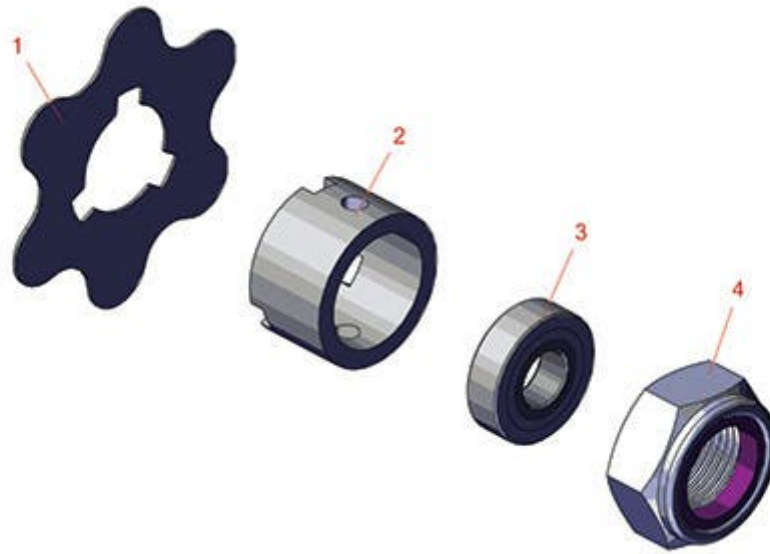

Replaces John Deere 3235C Reel Mower

Parts

Medium Cutting Unit

Fairway Tender

All original equipment manufacturers names and part numbers are used for identification purposes only, and we are in no way implying that our products are original equipment parts. Prices subject to change without notice.

Replaces John Deere 3235C Reel Mower

Parts

Medium Cutting Unit

Fairway Tender

Item No	R&R Part No.	OEM Part No.	Description	Qty Req	Order Quantity
1	RMT2624	MT2624	Knife - Greens Conditioner	38	
2	RET14917	ET14917	Spacer	1	
3	RET16026	ET16026	Bearing	4	
4	RN198341	N198341	Nut - Nyloc 7/8-14	1	