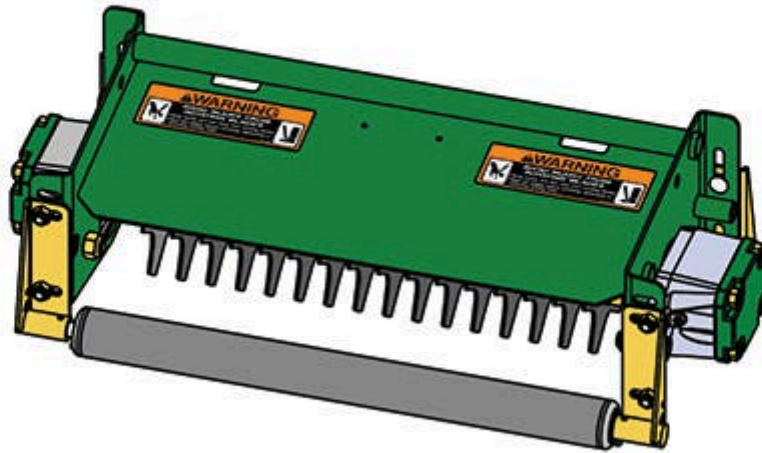

Replaces John Deere 3235C Reel Mower

Parts

Heavy Verti-Cut Unit

Complete Verti-Cut Unit

All original equipment manufacturers names and part numbers are used for identification purposes only, and we are in no way implying that our products are original equipment parts. Prices subject to change without notice.

Replaces John Deere 3235C Reel Mower

Parts

Heavy Verti-Cut Unit

Complete Verti-Cut Unit

Item No	R&R Part No.	OEM Part No.	Description	Qty Req	Order Quantity
---------	--------------	--------------	-------------	---------	----------------

Complete Verti-Cut Unit

1	RBM17946	BM17946	Complete Standard Verti-Cut Unit	5	
---	-----------------	---------	----------------------------------	---	--

Tech Note: R&R Verti-Cut Units Complete with RMT6987 Verti-Cut Blades & RAET10111 Front & Rear Solid Rollers.: