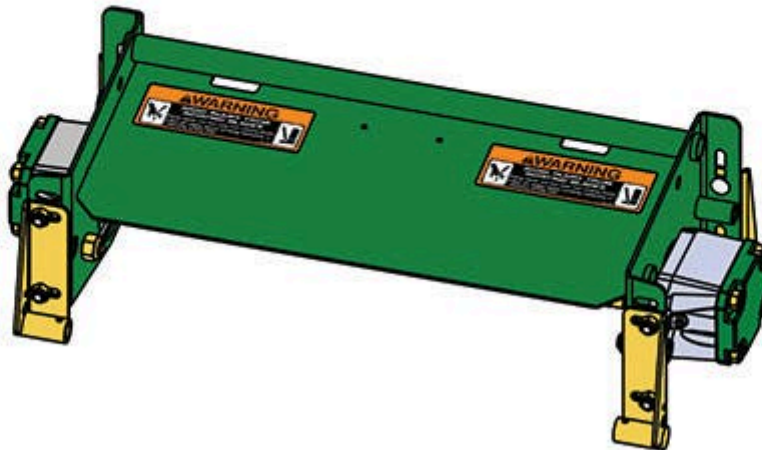

Replaces John Deere 3235C Reel Mower

Parts

Heavy Verti-Cut Unit

Complete Verti-Cut Unit

All original equipment manufacturers names and part numbers are used for identification purposes only, and we are in no way implying that our products are original equipment parts. Prices subject to change without notice.

Replaces John Deere 3235C Reel Mower

Parts

Heavy Verti-Cut Unit

Complete Verti-Cut Unit

Item No	R&R Part No.	OEM Part No.	Description	Qty Req	Order Quantity
---------	--------------	--------------	-------------	---------	----------------