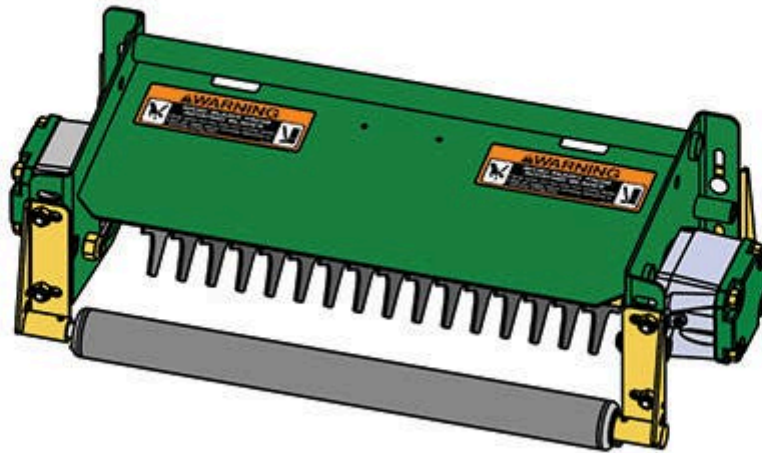

Replaces John Deere 3215A Reel Mower

Parts

Heavy Verti-Cut Unit

Complete Verti-Cut Unit

All original equipment manufacturers names and part numbers are used for identification purposes only, and we are in no way implying that our products are original equipment parts. Prices subject to change without notice.

Replaces John Deere 3215A Reel Mower

Parts

Heavy Verti-Cut Unit

Complete Verti-Cut Unit

Item No	R&R Part No.	OEM Part No.	Description	Qty Req	Order Quantity
---------	--------------	--------------	-------------	---------	----------------

Complete Verti-Cut Unit

1	RBM17946	BM17946	Complete Standard Verti-Cut Unit	5	
---	-----------------	---------	----------------------------------	---	--

Tech Note: R&R Verti-Cut Units Complete with RMT6987 Verti-Cut Blades & RAET10111 Front & Rear Solid Rollers.: