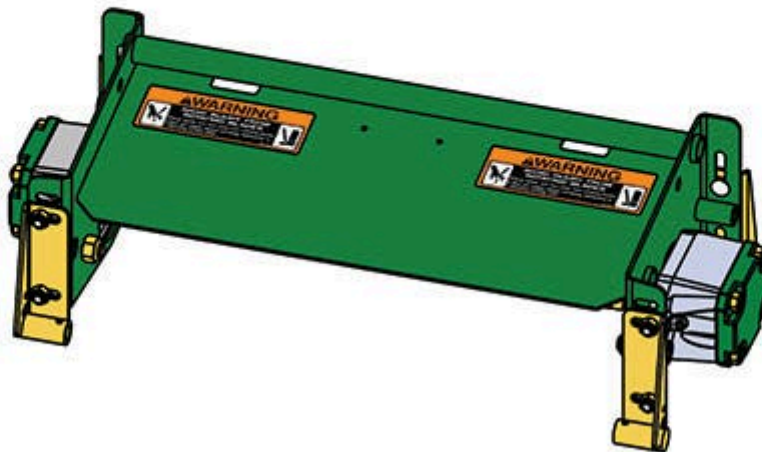

Replaces John Deere 3215A Reel Mower

Parts

Heavy Verti-Cut Unit

Complete Verti-Cut Unit

All original equipment manufacturers names and part numbers are used for identification purposes only, and we are in no way implying that our products are original equipment parts. Prices subject to change without notice.

Replaces John Deere 3215A Reel Mower

Parts

Heavy Verti-Cut Unit

Complete Verti-Cut Unit

Item No	R&R Part No.	OEM Part No.	Description	Qty Req	Order Quantity
---------	--------------	--------------	-------------	---------	----------------

Complete Verti-Cut Unit

1	RBM17946	BM17946	Complete Standard Verti-Cut Unit	5	
---	-----------------	---------	----------------------------------	---	--

Tech Note: R&R Verti-Cut Units Complete with RMT6987 Verti-Cut Blades & RAET10111 Front & Rear Solid Rollers.: