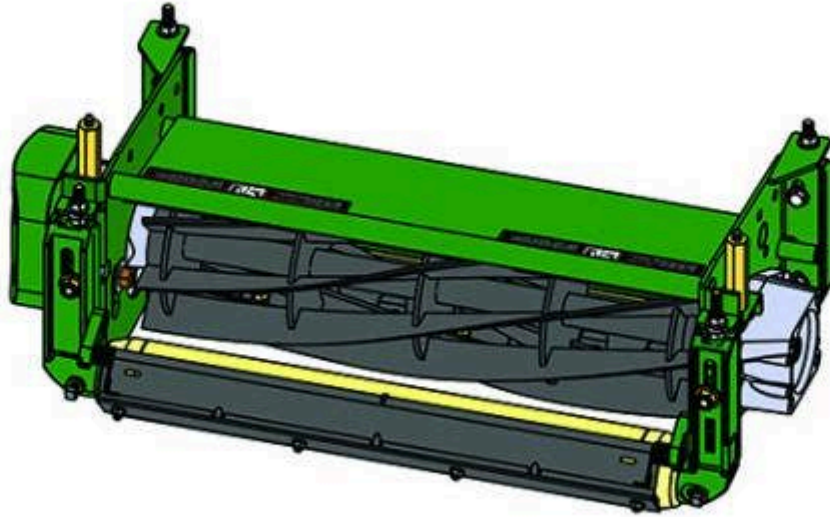

Replaces John Deere 3215A Reel Mower

Parts

Heavy Cutting Unit

Complete Cutting Unit

All original equipment manufacturers names and part numbers are used for identification purposes only, and we are in no way implying that our products are original equipment parts. Prices subject to change without notice.

Replaces John Deere 3215A Reel Mower

Parts

Heavy Cutting Unit

Complete Cutting Unit

Item No	R&R Part No.	OEM Part No.	Description	Qty Req	Order Quantity
---------	--------------	--------------	-------------	---------	----------------