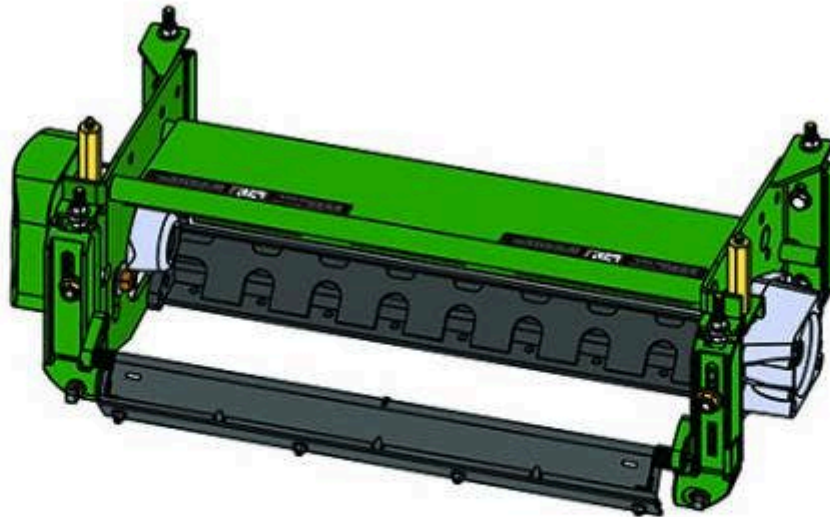

Replaces John Deere 3215A Reel Mower

Parts

Heavy Cutting Unit

Complete Cutting Unit

All original equipment manufacturers names and part numbers are used for identification purposes only, and we are in no way implying that our products are original equipment parts. Prices subject to change without notice.

Replaces John Deere 3215A Reel Mower

Parts

Heavy Cutting Unit

Complete Cutting Unit

Item No	R&R Part No.	OEM Part No.	Description	Qty Req	Order Quantity
---------	--------------	--------------	-------------	---------	----------------