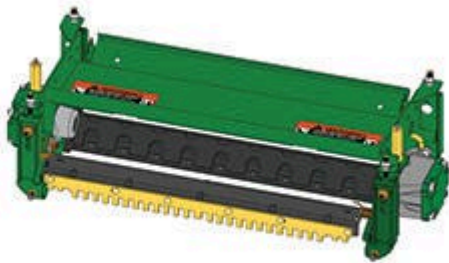

Replaces John Deere 2653A Reel Mower

Parts

Cutting Unit - Serial up to 030000

Complete Cutting Unit

All original equipment manufacturers names and part numbers are used for identification purposes only, and we are in no way implying that our products are original equipment parts. Prices subject to change without notice.

Replaces John Deere 2653A Reel Mower Parts

Cutting Unit - Serial up to 030000
Complete Cutting Unit

Item No	R&R Part No.	OEM Part No.	Description	Qty Req	Order Quantity
---------	--------------	--------------	-------------	---------	----------------

Standard 26" Cutting Unit

1	RBM18570	BM18570	Cutting Unit - Fits 2653B - 26 in	0	
---	-----------------	---------	-----------------------------------	---	--

Tech Note: R&R Cutting Units Complete with: RAET11158 8 Blade Reel; RET17752 Bedknife; R500509 Front Grooved Roller and RAET11265 Rear Solid Roller:

Standard 30" Cutting Unit

2	RBM18437	BM18437	Cutting Unit - Fits 2653B - 30 in	0	
---	-----------------	---------	-----------------------------------	---	--

Tech Note: R&R Cutting Units Complete with: RAMT1053 8 Blade Reel; RMT1973 Bedknife; R500514 Front Grooved Roller and RAMT1056 Rear Solid Roller: