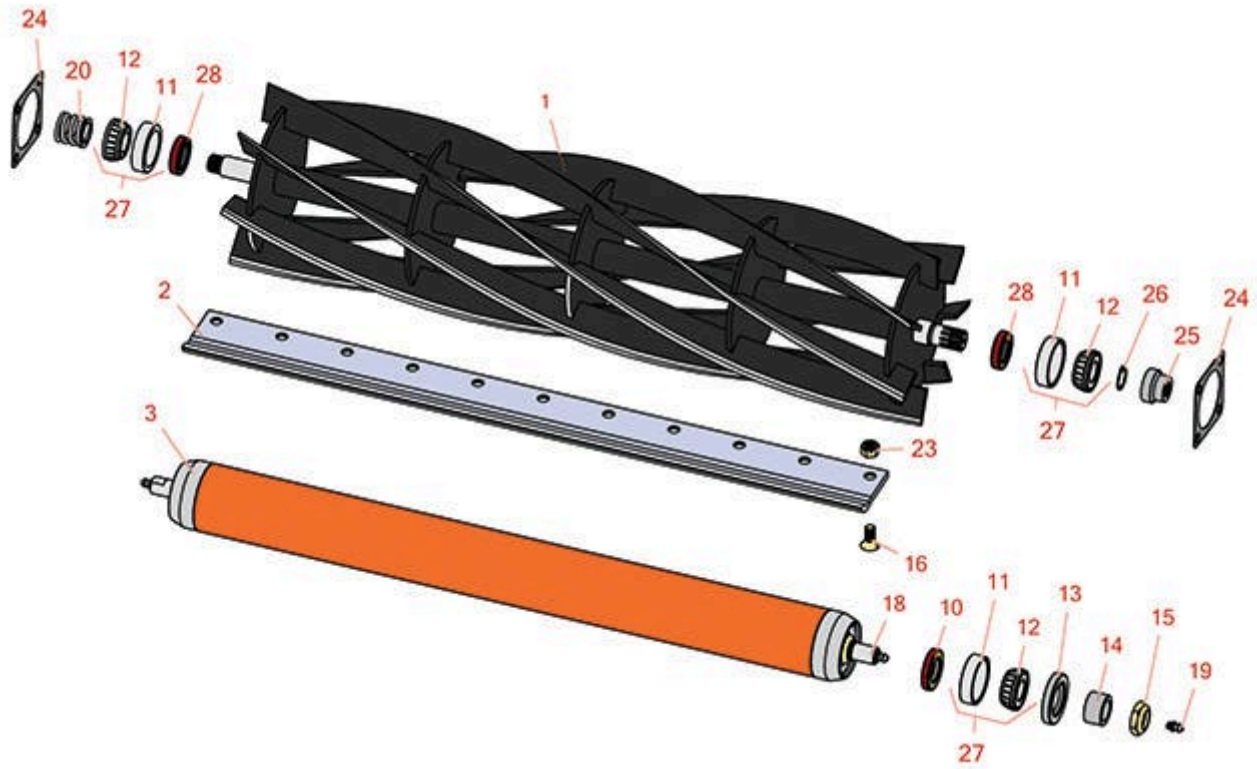

# Replaces Jacobsen Trim King Parts

Cutting Unit  
Reel & Bedknife

All original equipment manufacturers names and part numbers are used for identification purposes only, and we are in no way implying that our products are original equipment parts. Prices subject to change without notice.

# Replaces Jacobsen Trim King Parts

Cutting Unit  
Reel & Bedknife

Item No	R&R Part No.	OEM Part No.	Description	Qty Req	Order Quantity
---------	--------------	--------------	-------------	---------	----------------

### R&R Rollers

3	R104120	132874	Roller - Smooth Tubular Steel	1	
<i>Tech Note: Constructed with a through shaft, this heavy duty roller uses greasable tapered bearings for extended life.:</i>					

3	R104125	116940, 131863, 132639	Roller - Smooth Tubular Steel	0	
<i>Tech Note: Constructed with a through shaft, this heavy duty roller uses greasable tapered bearings for extended life.:</i>					

### Other Parts Available

10	R253-152	3001656	Seal - Inner Roller	2	
11	R254-79	254-79, 4121175	Cup - Bearing	2	
<i>Tech Note: Use R254-79M installation mandrel to properly install race.:</i>					
12	R254-78	254-78, 385174, 4121174, 4135152	Tapered Bearing Cone	2	
13	R253-117	253-117, 3004882	Seal - Outer Triple Lip	2	
14	R5-4038	5-4038	Sleeve - Wear Reel Shaft	2	