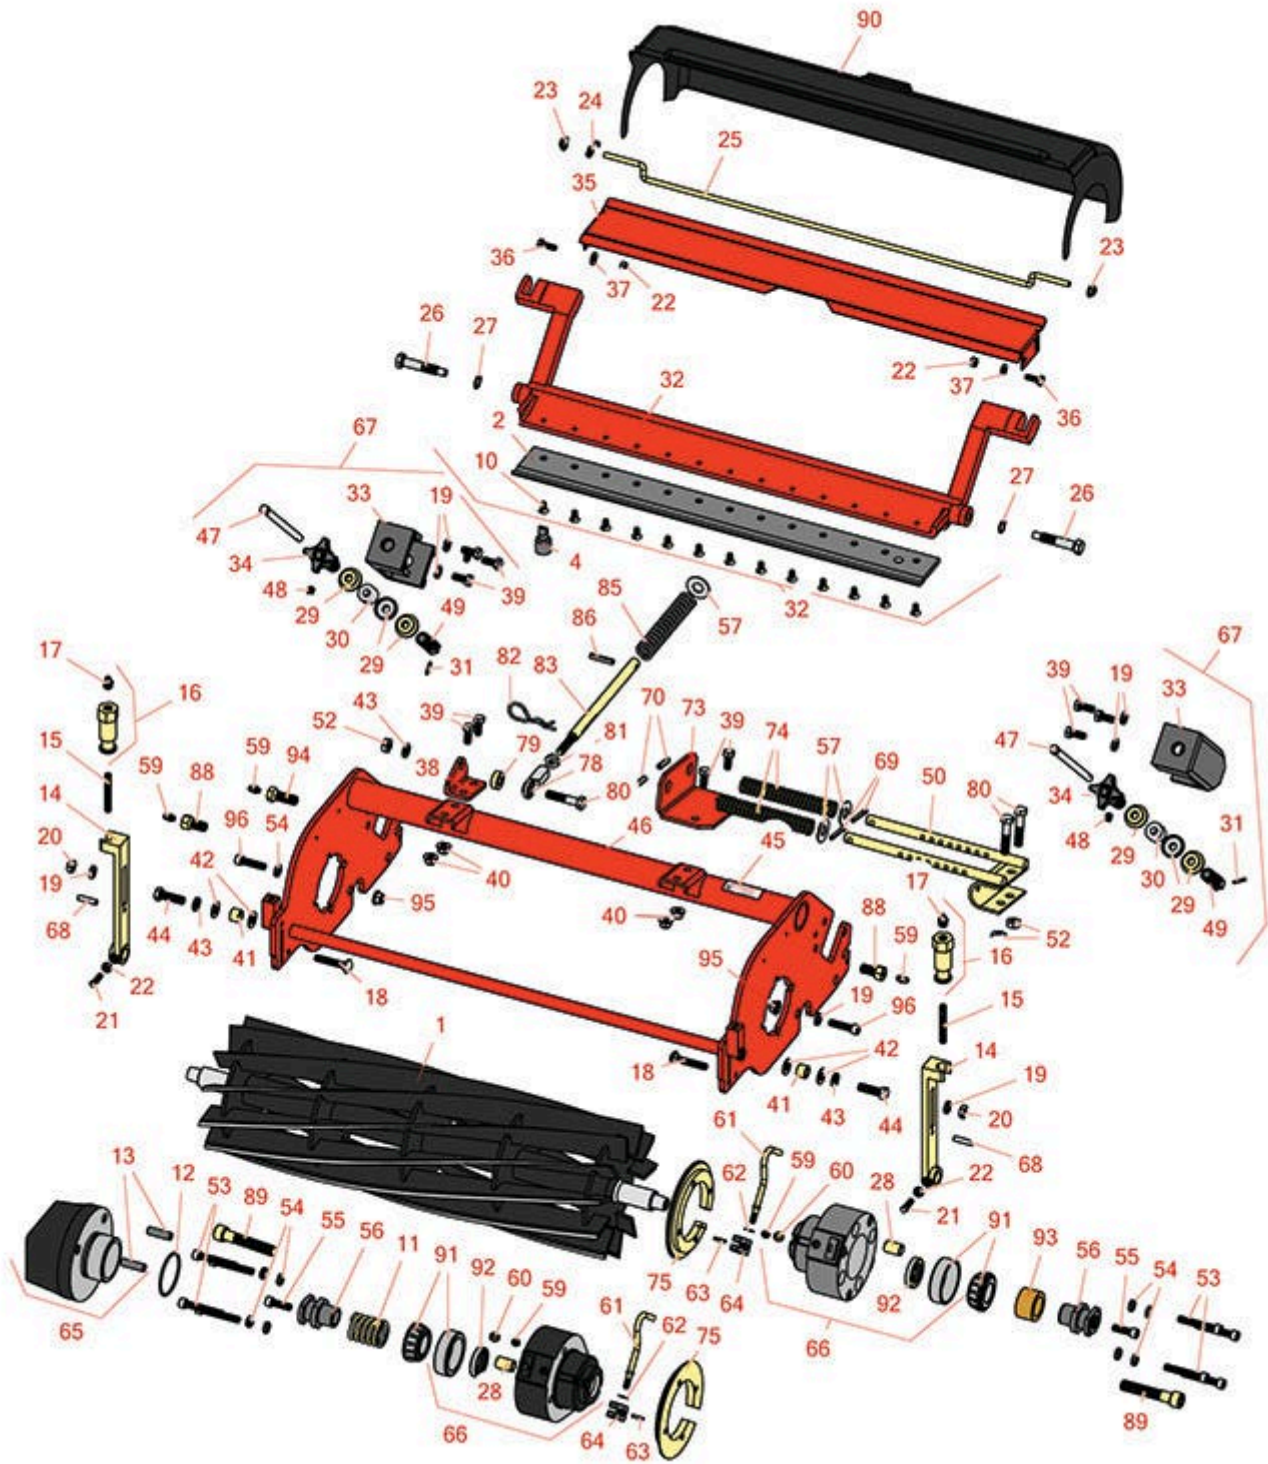

Replaces Jacobsen LF-3800 Parts

7" Reel Units
Reel & Bedknife

All original equipment manufacturers names and part numbers are used for identification purposes only, and we are in no way implying that our products are original equipment parts. Prices subject to change without notice.

Replaces Jacobsen LF-3800 Parts

7" Reel Units
Reel & Bedknife

Item No	R&R Part No.	OEM Part No.	Description	Qty Req	Order Quantity
---------	--------------	--------------	-------------	---------	----------------

Other Parts Available

10	R101272	101272, 3009138, 402578, 800813	Screw - Bedknife 1/4-20 x 1/2	13	
11	R3004734	3004734	Spring - Compression	1	
12	R3006021	3006021	O-Ring	1	
13	R3006022	3006022	Pin - Hardened Counter Balance	2	
14	R3004738	3004738	Adjuster - Front Roller	2	

Replaces Jacobsen LF-3800 Parts

7" Reel Units

Reel & Bedknife

Item No	R&R Part No.	OEM Part No.	Description	Qty Req	Order Quantity
15	R343616	343616, 443102	Stud	2	
16	R365009	3005692, 365009, 365170, 441674	Knob - Adjusting Roller	2	
17	R471219	366852, 471219	Zerk - Grease	2	
18	R441674	441674	Screw - 5/16-18 x 1-3/4 Carriage	2	
19	R446136	446134, 446136	Washer - Lock 5/16 Zinc	2	
20	R443106	443106	Nut - 5/16-18 Y/Zinc Plated	2	
21	R352737	352737	Screw - Set 1/4 x 7/8 Sq Head	2	
22	R443102	443102	Nut - 1/4-20 Yellow Zinc	4	
23	R445525	445525	Nut - 1/4 Pal	2	
24	R3009281	3009281	Spring - Torsion 22 Roller	1	
24	R3005267	3005267	Spring - Torsion 24 Roller	1	
25	R3009280	3009280	Scraper - 22 Rear Roller (Rod)	1	
26	R347169	347169, 365501	Stud - Backing RH 2-5/16	2	
27	R454017	454017	Shim - Bed Bar Bolt	2	
28	R545940	2500759, 545940	Bushing	2	
29	R3009892	3009075, 3009892	Spacer - Cup	6	
30	R3010470	3008946, 3010470	Spring - Urethane	2	
31	R460026	460026	Pin - Cotter 1/8 x 3/4	2	