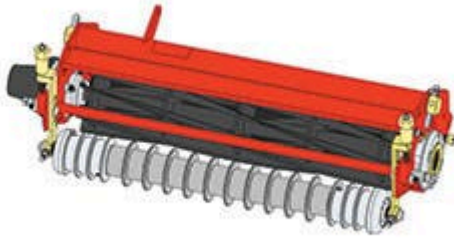

## Replaces Jacobsen LF-3800 Parts

5" Reel Units

Complete Cutting Unit

All original equipment manufacturers names and part numbers are used for identification purposes only, and we are in no way implying that our products are original equipment parts. Prices subject to change without notice.

# Replaces Jacobsen LF-3800 Parts

5" Reel Units

Complete Cutting Unit

Item R&R  
No Part No.

OEM  
Part No.

Description

Qty  
Req

Order  
Quantity