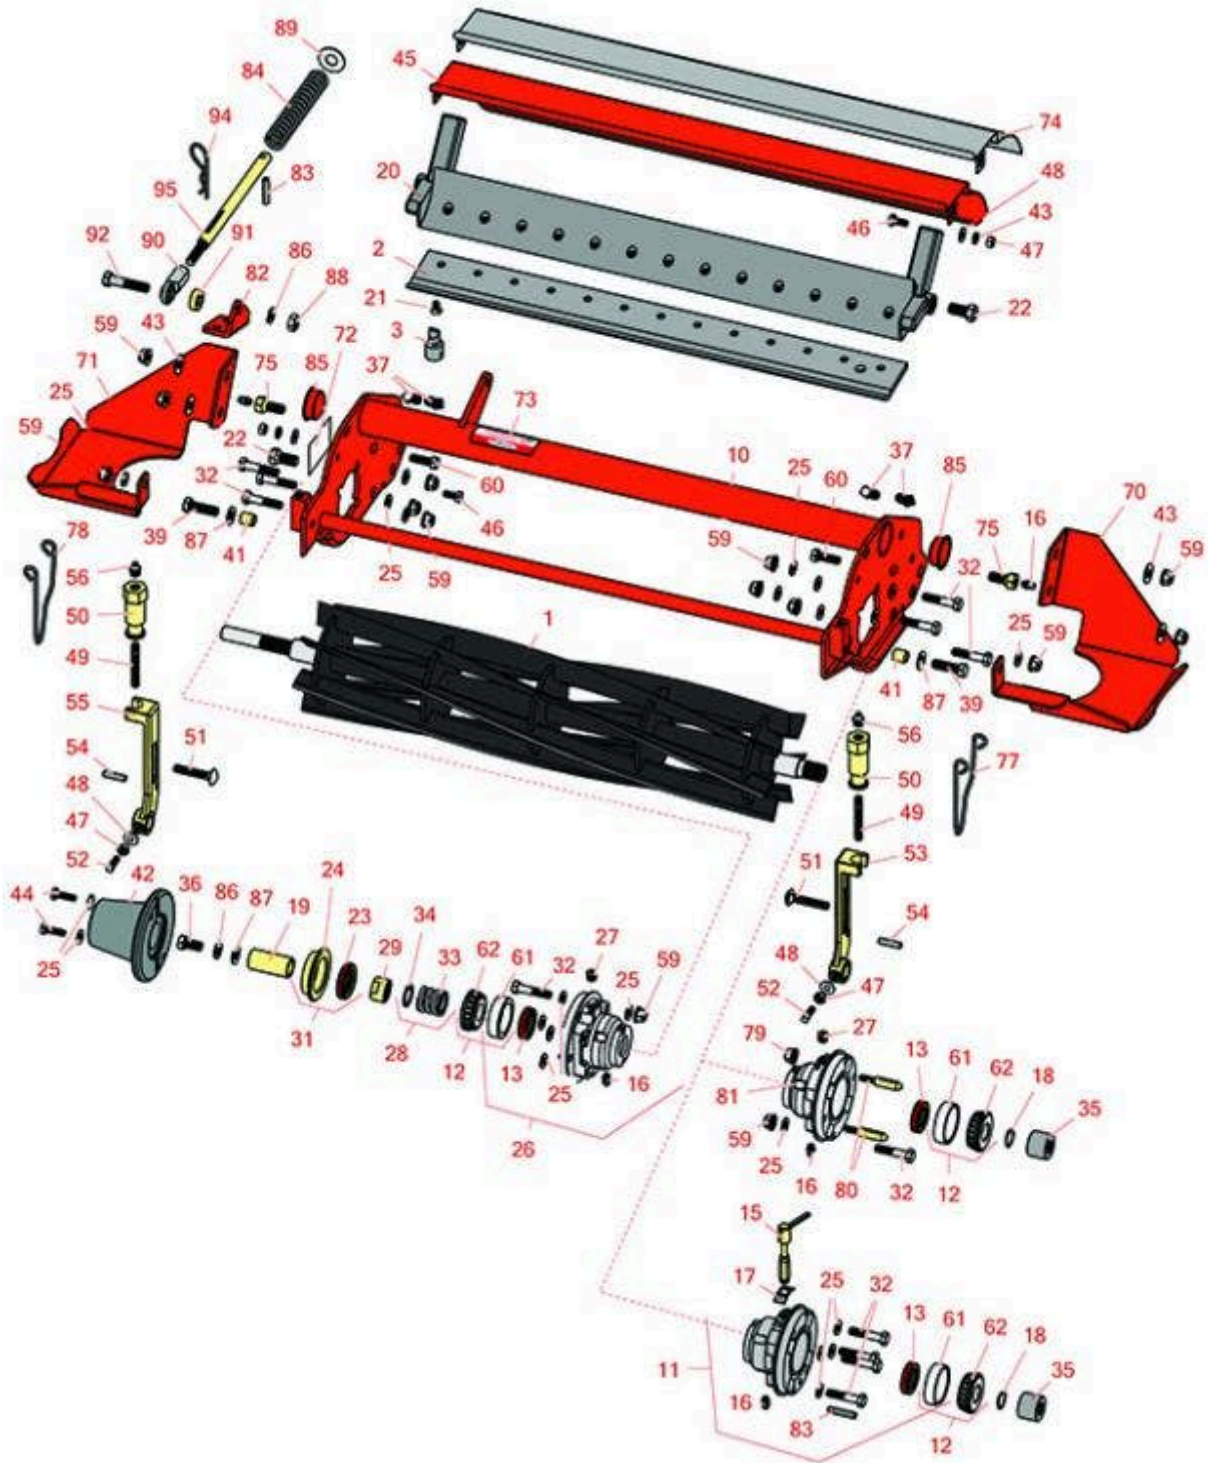

Replaces Jacobsen LF-3800 Parts

5" Reel Units
Reel & Bedknife

All original equipment manufacturers names and part numbers are used for identification purposes only, and we are in no way implying that our products are original equipment parts. Prices subject to change without notice.

Replaces Jacobsen LF-3800 Parts

5" Reel Units
Reel & Bedknife

Item No	R&R Part No.	OEM Part No.	Description	Qty Req	Order Quantity
---------	--------------	--------------	-------------	---------	----------------

Other Parts Available

10	R5003087	5003087	Frame - 5 Reel	1	
11	R1002564	1002564	Housing - Bearing Motor End	1	

Tech Note: Includes: R336962, R1002607, R302-5, R254-79, R461397 & R3005841:

All original equipment manufacturers names and part numbers are used for identification purposes only, and we are in no way implying that our products are original equipment parts. Prices subject to change without notice.

Replaces Jacobsen LF-3800 Parts

5" Reel Units
Reel & Bedknife

Item No	R&R Part No.	OEM Part No.	Description	Qty Req	Order Quantity
12	R500534	500534, R500534	Bearing - with Cup	1	
13	R336962	336962	Seal	2	
15	R1002607	1001021, 1002607	Pin - Assy Quick Release	1	
16	R302-5	302-5, 471214, 471223, 471226	Fitting - Grease	1	
17	R3005841	3005841	Spring - Vent Cover	1	
18	R458013	458013	Ring - Retaining	1	
19	R367164	367164	Spacer - Reel	1	
20	R220278	121856, 220278, 5000415	Backing Bar - Cast	1	
20	R2000068	2000068	Bed Bar	1	
21	R101272	101272, 3009138, 402578, 800813	Screw - Bedknife 1/4-20 x 1/2	13	
22	R315298	315298	Bolt - Bed Bar	2	
23	R337677	315257, 337677	Seal - Oil	1	
24	R363814	163892, 363814	Spacer - Seal	1	
25	R453009	3256-23, 452004, 452006, 452008, 453009	Washer - Flat 5/16 SAE	8	