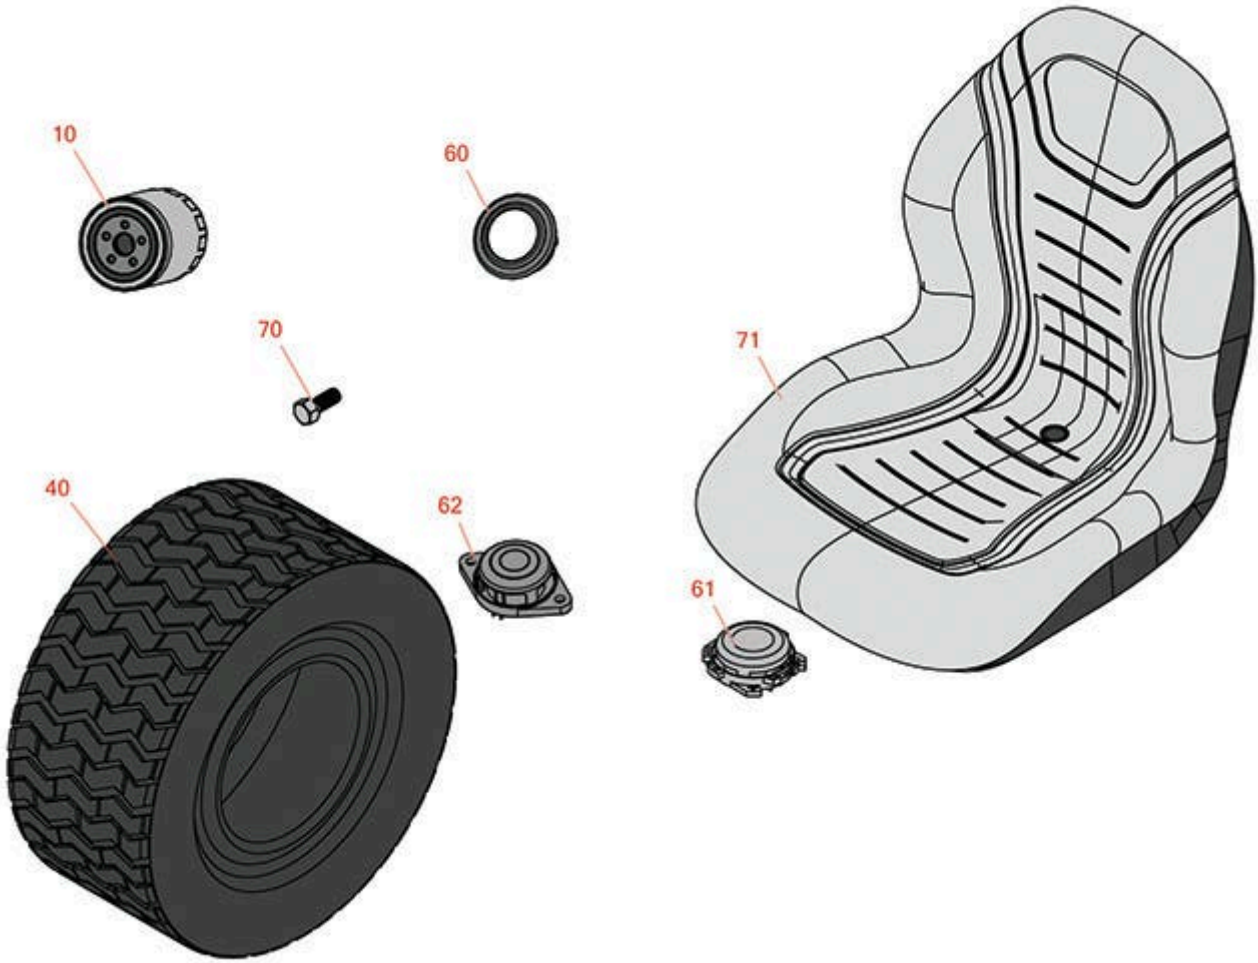

# Replaces Jacobsen LF-1880 Parts

Traction Unit  
Traction Unit

All original equipment manufacturers names and part numbers are used for identification purposes only, and we are in no way implying that our products are original equipment parts. Prices subject to change without notice.

# Replaces Jacobsen LF-1880 Parts

Traction Unit

Traction Unit

Item R&R  
No Part No.

OEM  
Part No. Description

Qty  
Req

Order  
Quantity

## Tires

40	<b>RCT529368</b>		Tire - 24x13.00-12 Nhs (4 Ply) Carlisle Ultra Trac	2
----	------------------	--	--	---

## Gauges and Controls

60	<b>R162723</b>	162723, 358825	Meter - Hour	1
----	----------------	-------------------	--------------	---

61	<b>R151541</b>		Delta Seat Switch - Twist Mount 1 Pole Normally Open	1
----	----------------	--	--	---