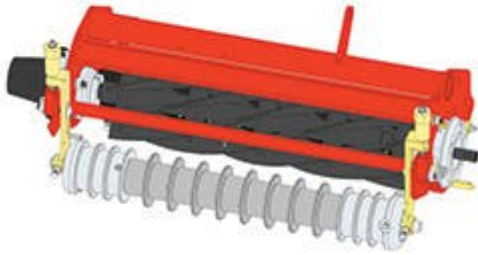

Replaces Jacobsen LF-1880 Parts

Cutting Unit

Complete Cutting Unit

All original equipment manufacturers names and part numbers are used for identification purposes only, and we are in no way implying that our products are original equipment parts. Prices subject to change without notice.

Replaces Jacobsen LF-1880 Parts

Cutting Unit

Complete Cutting Unit

Item R&R
No Part No.

OEM
Part No.

Description

Qty
Req

Order
Quantity