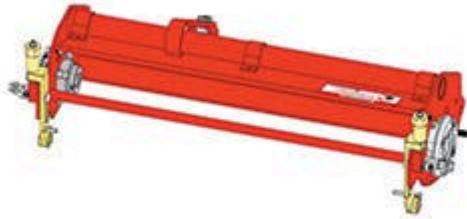

Replaces Jacobsen LF-100 Parts

Verti-Cut Unit

Complete Verti-Cut Unit

All original equipment manufacturers names and part numbers are used for identification purposes only, and we are in no way implying that our products are original equipment parts. Prices subject to change without notice.

Replaces Jacobsen LF-100 Parts

Verti-Cut Unit

Complete Verti-Cut Unit

Item No	R&R Part No.	OEM Part No.	Description	Qty Req	Order Quantity
---------	--------------	--------------	-------------	---------	----------------

Standard Verti-Cut Unit

1	R101236R		Complete Standard Verti-Cut Unit - RH	0	
---	-----------------	--	---------------------------------------	---	--

Tech Note: R&R Vertical Cutting Units Complete with: R335449 Verti-Cut Blades; R158776 Solid Front Roller; R158777 Solid Rear Roller & Round Bearing Housings.: