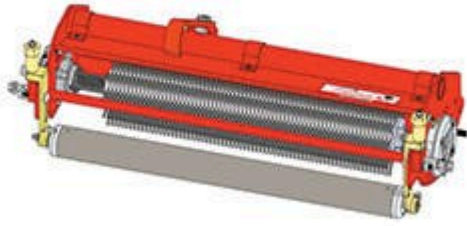

Replaces Jacobsen LF-100 Parts

Verti-Cut Unit

Complete Verti-Cut Unit

All original equipment manufacturers names and part numbers are used for identification purposes only, and we are in no way implying that our products are original equipment parts. Prices subject to change without notice.

Replaces Jacobsen LF-100 Parts

Verti-Cut Unit

Complete Verti-Cut Unit

Item No	R&R Part No.	OEM Part No.	Description	Qty Req	Order Quantity
---------	--------------	--------------	-------------	---------	----------------

Standard Verti-Cut Unit

1	R101236R		Complete Standard Verti-Cut Unit - RH	0	
---	-----------------	--	---------------------------------------	---	--

Tech Note: R&R Vertical Cutting Units Complete with: R335449 Verti-Cut Blades; R158776 Solid Front Roller; R158777 Solid Rear Roller & Round Bearing Housings.: