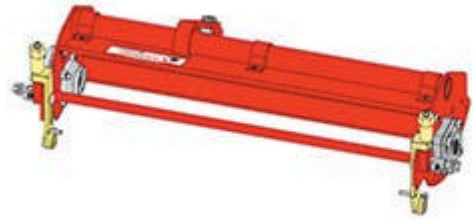

Replaces Jacobsen LF-100 Parts

Verti-Cut Unit

Complete Verti-Cut Unit

All original equipment manufacturers names and part numbers are used for identification purposes only, and we are in no way implying that our products are original equipment parts. Prices subject to change without notice.

Replaces Jacobsen LF-100 Parts

Verti-Cut Unit

Complete Verti-Cut Unit

Item No	R&R Part No.	OEM Part No.	Description	Qty Req	Order Quantity
---------	--------------	--------------	-------------	---------	----------------

Standard Verti-Cut Unit

1	R101236R		Complete Standard Verti-Cut Unit - RH	0	
---	-----------------	--	---------------------------------------	---	--

Tech Note: R&R Vertical Cutting Units Complete with: R335449 Verti-Cut Blades; R158776 Solid Front Roller; R158777 Solid Rear Roller & Round Bearing Housings.: