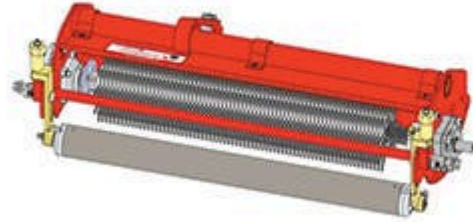

Replaces Jacobsen LF-100 Parts

Verti-Cut Unit

Complete Verti-Cut Unit

All original equipment manufacturers names and part numbers are used for identification purposes only, and we are in no way implying that our products are original equipment parts. Prices subject to change without notice.

Replaces Jacobsen LF-100 Parts

Verti-Cut Unit

Complete Verti-Cut Unit

Item No	R&R Part No.	OEM Part No.	Description	Qty Req	Order Quantity
---------	--------------	--------------	-------------	---------	----------------

Standard Verti-Cut Unit

1	R101236R		Complete Standard Verti-Cut Unit - RH	0	
---	-----------------	--	---------------------------------------	---	--

Tech Note: R&R Vertical Cutting Units Complete with: R335449 Verti-Cut Blades; R158776 Solid Front Roller; R158777 Solid Rear Roller & Round Bearing Housings.: