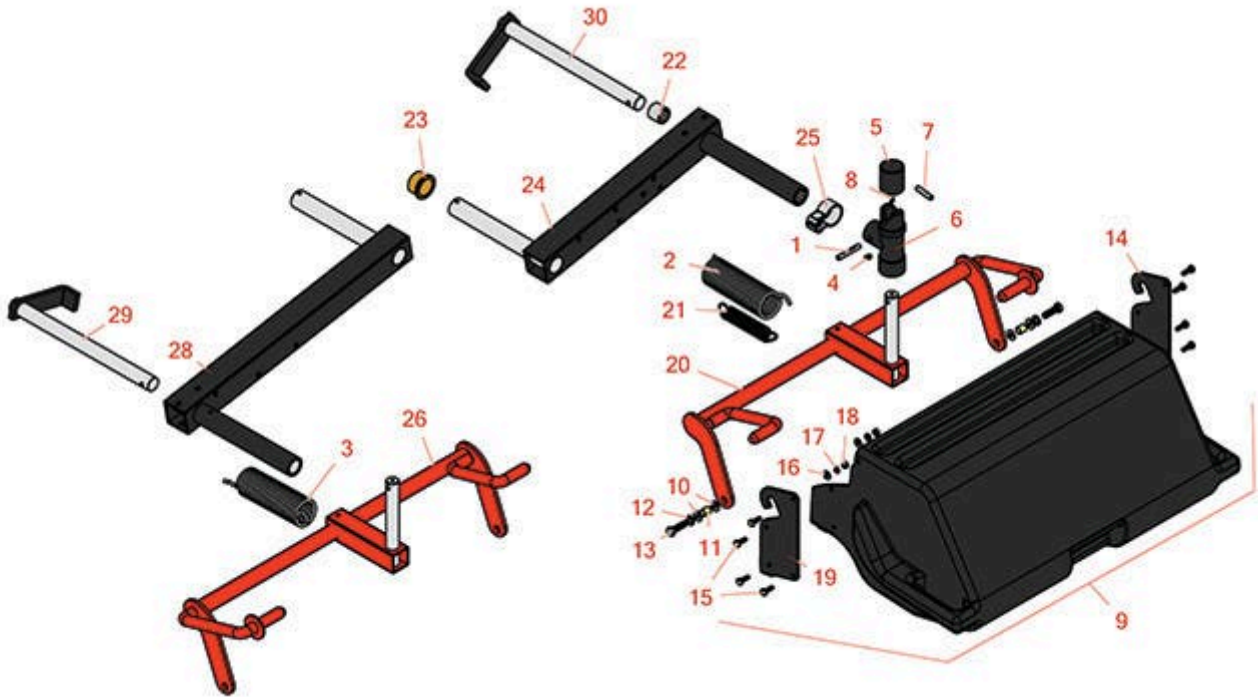

Replaces Jacobsen LF-100 Parts

Traction Unit

Grass Basket & Frame

All original equipment manufacturers names and part numbers are used for identification purposes only, and we are in no way implying that our products are original equipment parts. Prices subject to change without notice.

Replaces Jacobsen LF-100 Parts

Traction Unit

Grass Basket & Frame

Item No	R&R Part No.	OEM Part No.	Description	Qty Req	Order Quantity
1	R461338	461338	Pin - Grooved 5/16 x 2 Type E	1	
2	R353935	353935	Spring - Torsion LH	2	
3	R353938	353938	Spring - Torsion RH	3	
4	R302-5	302-5, 471214, 471223, 471226	Fitting - Grease	1	
5	R345331	345331	Cap - Swivel Housing	1	
6	R239066	239066, 5002569	Housing - Swivel	1	
7	R361163	361163	Pin	1	
8	R415521	415521, 415522	Screw - Set - 5/16-18 x 3/8	1	
9	R101530	122883, 67774, 67891	Grass Basket	1	
<i>Tech Note: Includes R101531, R101532, R321-4, R3253-3, R443102 & R453023. Due to excessive air freight charges, this item will be shipped ground freight.:</i>					
10	R453011	453011	Washer - Flat 3/8 SAE Y/Zinc	4	
11	R345510	345510	Spacer	2	
12	R3254-6	3254-6, 446140, 446142	Washer - Lock 3/8	2	
13	R400264	400264	Bolt - Hex HD 3/8-16 x 1-1/4	2	
14	R101532		Bracket - Mounting RH	1	
15	R321-4	321-4, 400108	Bolt - Hex HD 1/4-20 x 3/4	8	
16	R453023	453023	Washer - Flat 1/4	8	