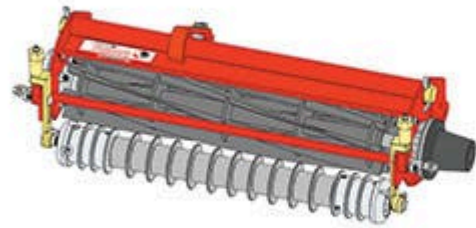

Replaces Jacobsen LF-100 Parts

Cutting Unit

Complete Cutting Unit

All original equipment manufacturers names and part numbers are used for identification purposes only, and we are in no way implying that our products are original equipment parts. Prices subject to change without notice.

Replaces Jacobsen LF-100 Parts

Cutting Unit

Complete Cutting Unit

Item R&R
No Part No.

OEM
Part No.

Description

Qty
Req

Order
Quantity