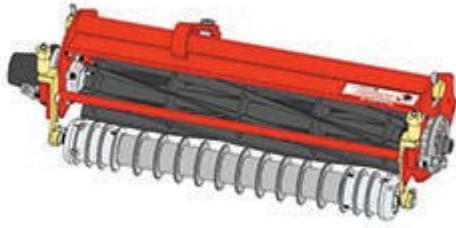

Replaces Jacobsen LF-100 Parts

Cutting Unit

Complete Cutting Unit

All original equipment manufacturers names and part numbers are used for identification purposes only, and we are in no way implying that our products are original equipment parts. Prices subject to change without notice.

Replaces Jacobsen LF-100 Parts

Cutting Unit

Complete Cutting Unit

Item R&R
No Part No.

OEM
Part No.

Description

Qty
Req

Order
Quantity