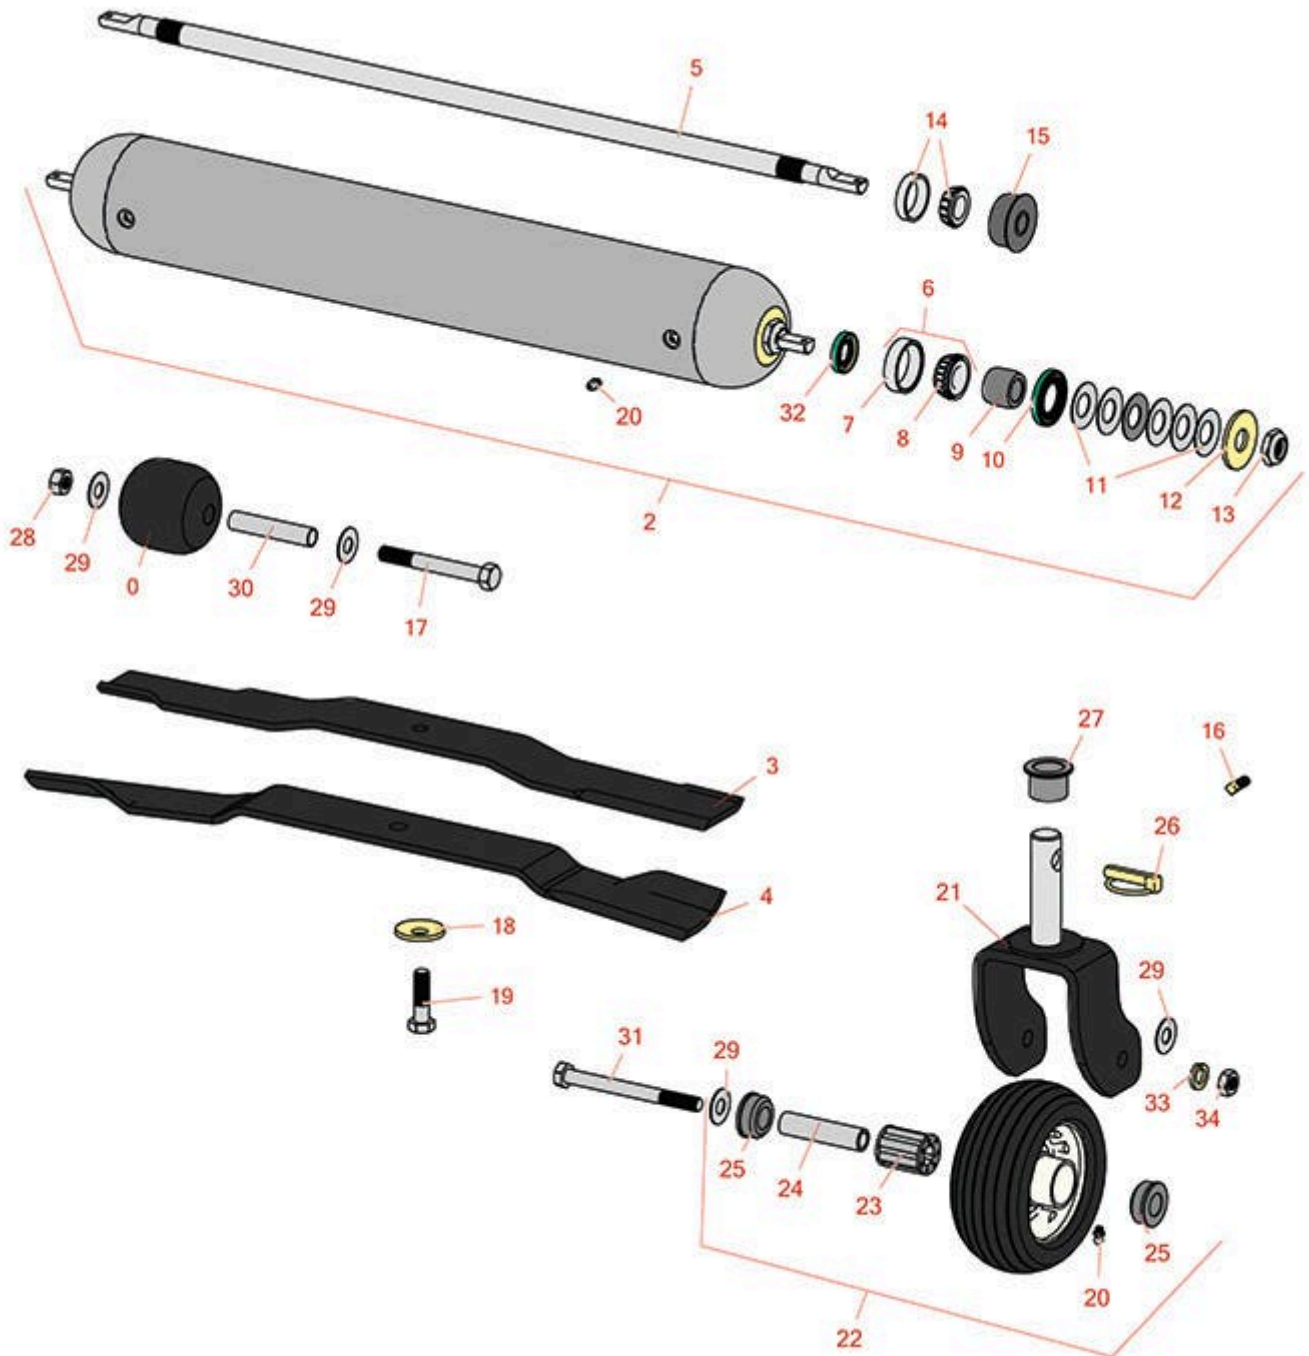

Replaces Jacobsen AR-5 Parts

Rotary Deck
Deck Parts

All original equipment manufacturers names and part numbers are used for identification purposes only, and we are in no way implying that our products are original equipment parts. Prices subject to change without notice.

Replaces Jacobsen AR-5 Parts

Rotary Deck
Deck Parts

| Item No | R&R Part No. | OEM Part No. | Description | Qty Req | Order Quantity |
|--|------------------|---|--------------------------------|---------|----------------|
| Rollers | | | | | |
| 1 | R2198153 | 2198153 | Roller - 3 in - Front Deck | 2 | |
| 2 | R170520 | 4123031 | Roller - Smooth - 4 in | 1 | |
| Blades | | | | | |
| 3 | R4124087 | 4124087 | Mower Blade - 22.375 Low-Lift | 1 | |
| 4 | R4137186 | 4137186 | Mower Blade - 22.372 High-Lift | 1 | |
| Other Parts Available | | | | | |
| 5 | R4124015 | 4124015 | Shaft - Roller | 1 | |
| 6 | R500534 | 500534, R500534 | Bearing - with Cup | 2 | |
| 7 | R254-79 | 254-79, 4121175 | Cup - Bearing | 2 | |
| <i>Tech Note: Use R254-79M installation mandrel to properly install race.:</i> | | | | | |
| 8 | R254-78 | 254-78, 385174, 4121174, 4135152 | Tapered Bearing Cone | 2 | |
| 9 | R2203022 | 2203022 | Sleeve - Wear - Roller | 2 | |
| 10 | RAN121759 | 2208011-03, AN121759 | Seal | 2 | |
| 11 | R64209-06 | 64209-06 | Washer - Spring Roller | 12 | |
| 12 | R2202011 | 2202011 | Shield - 22 x 4 Smooth Roller | 2 | |
| 13 | R3296-15 | 3296-15, 367029, 444742 | Locknut - 3/4-16 Nylon Jam | 2 | |
| 14 | R503378 | 503378 | Bearing - with Cup | 2 | |
| 15 | R3010210 | 3010210 | Seal - Roller | 2 | |