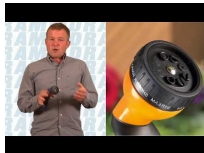

# Dramm Revolution 9 Pattern Spray Gun

RG14500

## Details

Comfort, style, & precision under your thumb! 9 spray pattern options will aid you in any outdoor function involving water: wash your car and boat, clean your deck and sidewalk, water your flowers and young trees. Easily switch between water flow selections with the quick-change feature. The revolution 9-pattern spray gun is equipped with the one touch valve allowing complete and total water flow control with just one touch of your thumb. The ergonomic design, heavy-duty metal construction and eye-catching color will revolutionize the way you look at hand watering.

- 9-pattern spray options
- One Touch Valve easily controls water flow
- Control water flow with one touch of your thumb
- Quick change allows easy switch between water flow selections
- Ergonomic design
- Heavy-duty metal construction