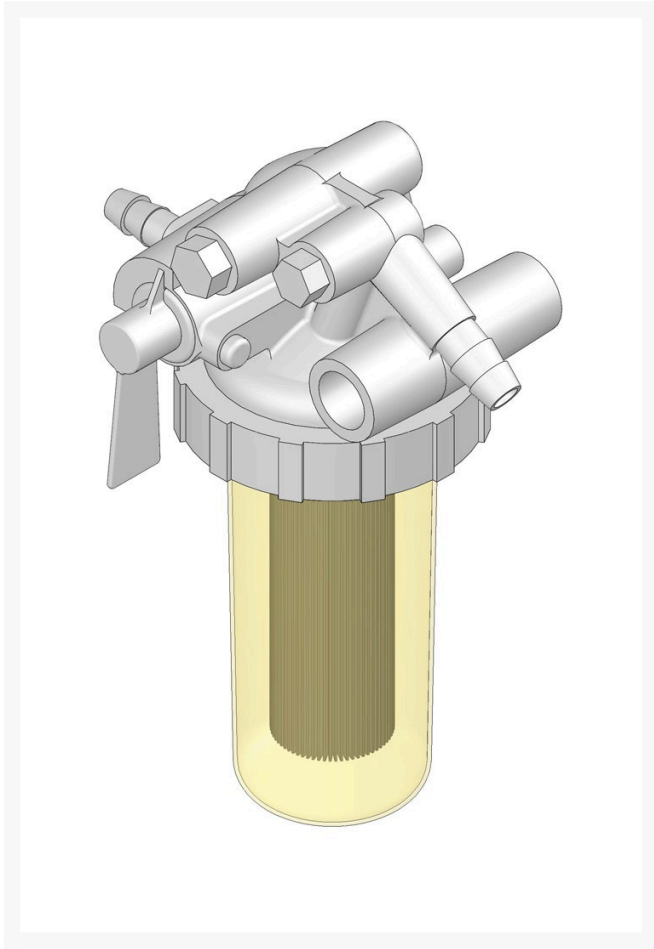

# Kubota Fuel Filter

RX1909143017

## Details

Includes RX1523143560 Filter

## Fits Models

R&R Products Versa-Green 2160D