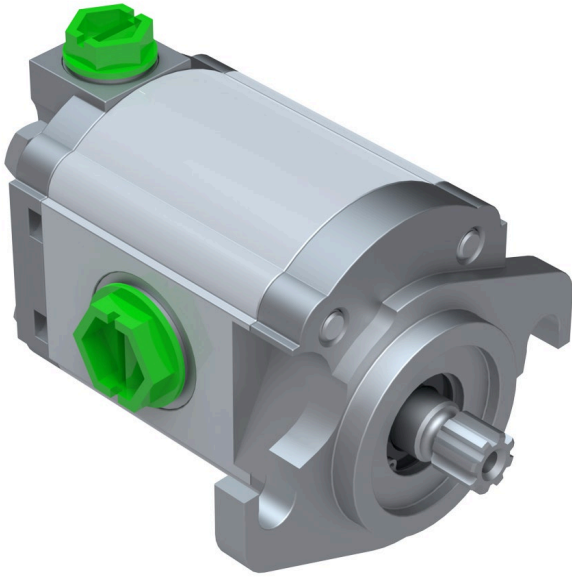

Motor - Reel Drive

R2701710

Replaces
Jacobsen 2701710

Specifications
Manufacturer R&R Products

Fits Models
Jacobsen GP400