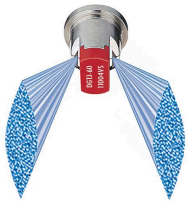

TeeJet Spray Tip - DG TwinJet - DGTJ60-11006VS - White RTJDGTJ60-11008-VS

Details

The TeeJet DG TwinJet features dual 110 degree, tapered edge, flat fan spray patterns, spraying 60 degrees forward to back providing uniform coverage in broadcast spraying applications. DG TwinJet offers larger droplets and improved drift control compared to a standard TwinJet spray tip of equal capacity. The dual angled spray patterns help to better penetrate crop canopy and provide thorough leaf coverage. Made of stainless steel with VisiFlo color-coding for excellent chemical and wear resistance. Removable polymer pre-orifice. Recommended pressure range of 30-60 PSI (2-4 bar). Automatic spray alignment when used with RTJ25598-* -NYR Quick TeeJet cap and gasket, sold separately.

Replaces

R&R Products

RTJDGTJ60-11008VS

Specifications

Manufacturer

TeeJet

Color

White