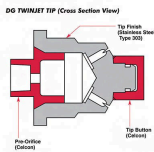

TeeJet Spray Tip - DG TwinJet - DGTJ60-11006VS - White RTJDGTJ60-11008-VS

Details

The TeeJet DG TwinJet features dual 110 degree, tapered edge, flat fan spray patterns, spraying 60 degrees forward to back providing uniform coverage in broadcast spraying applications. DG TwinJet offers larger droplets and improved drift control compared to a standard TwinJet spray tip of equal capacity. The dual angled spray patterns help to better penetrate crop canopy and provide thorough leaf coverage. Made of stainless steel with VisiFlo color-coding for excellent chemical and wear resistance. Removable polymer pre-orifice. Recommended pressure range of 30-60 PSI (2-4 bar). Automatic spray alignment when used with RTJ25598-* -NYR Quick TeeJet cap and gasket, sold separately.