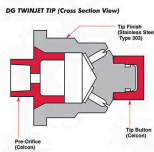

## Details

The TeeJet DG TwinJet features dual 110 degree, tapered edge, flat fan spray patterns, spraying 60 degrees forward to back providing uniform coverage in broadcast spraying applications. DG TwinJet offers larger droplets and improved drift control compared to a standard TwinJet spray tip of equal capacity. The dual angled spray patterns help to better penetrate crop canopy and provide thorough leaf coverage. Made of stainless steel with VisiFlo color-coding for excellent chemical and wear resistance. Removable polymer pre-orifice. Recommended pressure range of 30-60 PSI (2-4 bar). Automatic spray alignment when used with RTJ25598-\*-NYR Quick TeeJet cap and gasket, sold separately.