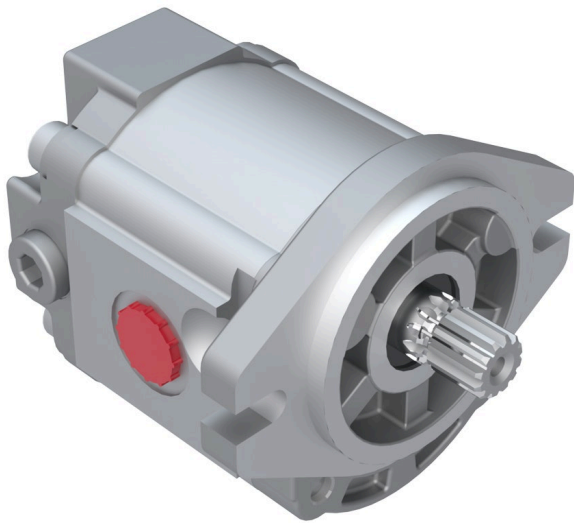

# Hydraulic Motor

RTCA22058

### Replaces

John Deere

TCA22058

### Fits Models

John Deere 8800A Rotary Mower