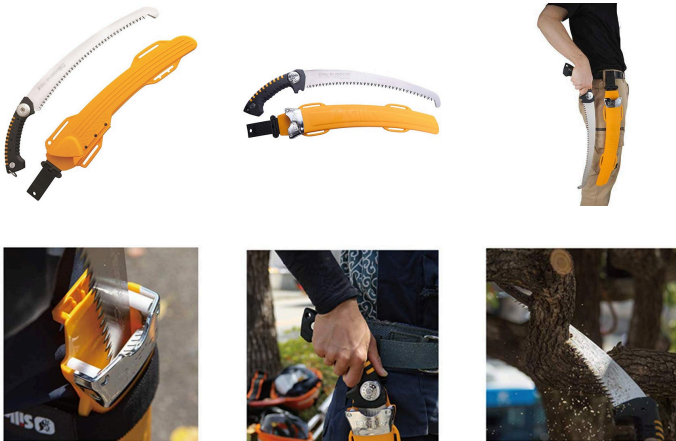

Silky Sugoi 360 Curved Blade Hand Saw

- 14-1/2in

RSK390-36

Details

The Sugoi 360, a state-of-the-art hand saw, features an ultra-fast cutting 14-1/4 inch curved blade with hook tip for greater cutting speed with less effort. The precision-ground, super-aggressive tooth pattern cuts large branches with superior sharpness, long-term durability and performance. The teeth do the work on the pull stroke as the saw cuts through vegetation at four cutting angles. Impulse-absorbing, molded-rubber handle provides superior feel and grip. 23" long in the scabbard and weighs only 1 lb 8 oz. Resharpenable blade. Includes scabbard.

- Ultra-fast cutting
- Precision-ground, super-aggressive tooth pattern
- Molded rubber handle
- 23" in. long; weighs 1 lb. 8 oz
- 14-1/4 in. curved blade
- Resharpenable blade
- Scabbard included

Specifications