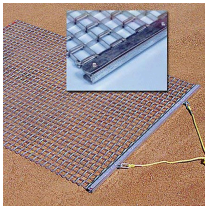

Keystone Steel Drag Mat - 6' x 6' 62 lbs

R100726

Details

Perfectly level and smooth the surface on dirt, gravel, clay or sand. Ideal for top dressing and breaking up aerification plugs on golf course greens and fairways, dragging baseball fields and track surfaces, sand trap raking, and debris removal before laying sod or grass seed. Rust resistant. Reversible. Rolls up like carpet for easy cleaning. Mesh size 1" x 1", Crimp 3/8" deep x .046" thick, 13 gauge (.0915") galvanized steel rods. Wt. 1.6 lbs/sq ft. Pull rope attached.

Specifications

Manufacturer	Keystone
Dimensions	6 x 6 ft
Material	Steel
Weight (lbs)	62 lb

Gritmaster

309 Percy Osborn Road Morningside, 4001
0313035785

<https://gritmaster.rrproducts.com/>