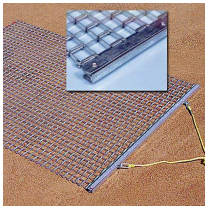

Keystone Steel Drag Mat - 6' x 3' 34 lbs

R100723

Details

Perfectly level and smooth the surface on dirt, gravel, clay or sand. Ideal for top dressing and breaking up aerification plugs on golf course greens and fairways, dragging baseball fields and track surfaces, sand trap raking, and debris removal before laying sod or grass seed. Rust resistant. Reversible. Rolls up like carpet for easy cleaning. Mesh size 1" x 1", Crimp 3/8" deep x .046" thick, 13 gauge (.0915") galvanized steel rods. Wt. 1.6 lbs/sq ft. Pull rope attached.

Specifications

Manufacturer	Keystone
Dimensions	6 x 3 ft
Material	Steel
Weight (lbs)	34 lb

Gritmaster

309 Percy Osborn Road Morningside, 4001
0313035785

<https://gritmaster.rrproducts.com/>